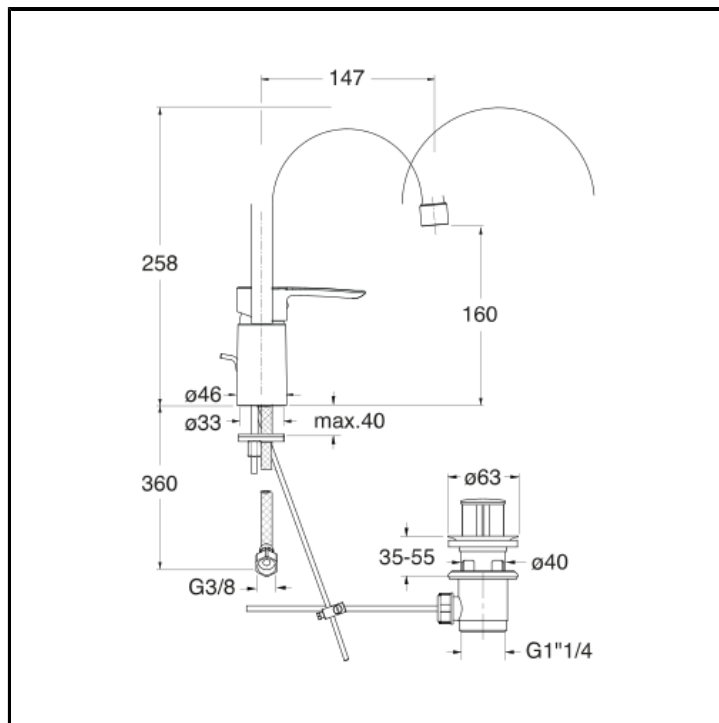

CRI2P228

Basin mixer REGULAR with swivel spout and 1"1/4 pop up waste

FINITURE

 Chrome

FEATURES (MODEL NAME SIDE)

- Regular

FEATURES FROM TECHNOLOGIES

-
-