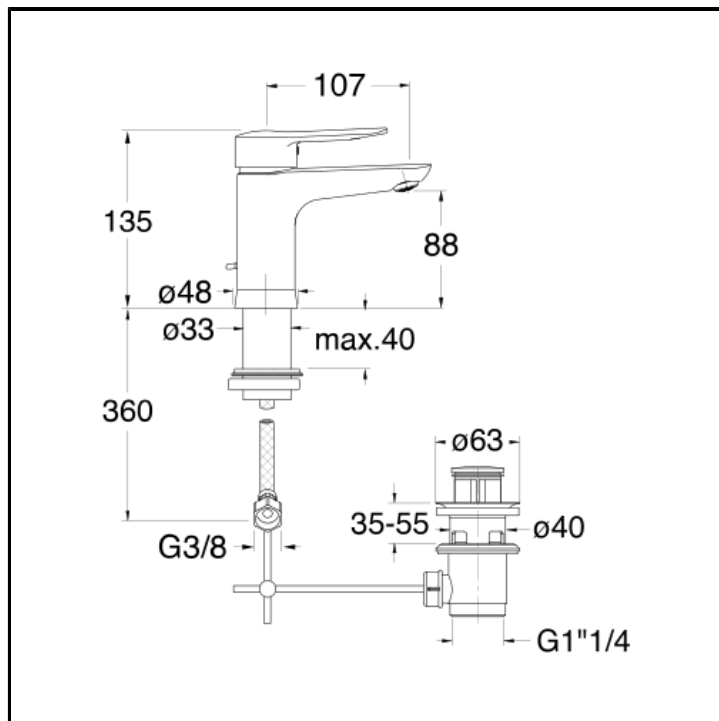

# CRI2P265

Basin mixer with LARGE C3 cartridge LLC ENERGY SAVING and 1"1/4 pop up waste

## FEATURES (MODEL NAME SIDE)

- Large