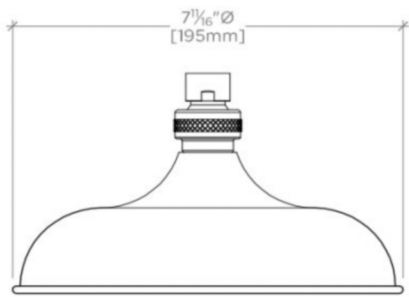

EASTON

Easton Classic 8" Shower Rose

EASH08

SHOWN IN EASTON CLASSIC SHOWER ARM AND FLANGE| EASH20

TECHNICAL DETAILS

Diameter of Head: 8"
Flow Restriction Options: 2.5, 2.0, 1.75, 1.5
Inlet Connection Size: 1/2"
Integrated Diverter: N
Primary Material: Brass
Suggested Application: Bath
Water Pressure Maximum: 85.0 psi
Water Pressure Minimum: 20.0 psi
Water Pressure Recommended: 45.0 psi

EASTON

EASH08

Easton Classic 8" Shower Rose

CEILING VIEW

SCALE: 3"=1'-0"

FRONT VIEW

SCALE: 3"=1'-0"

SIDE VIEW

SCALE: 3"=1'-0"