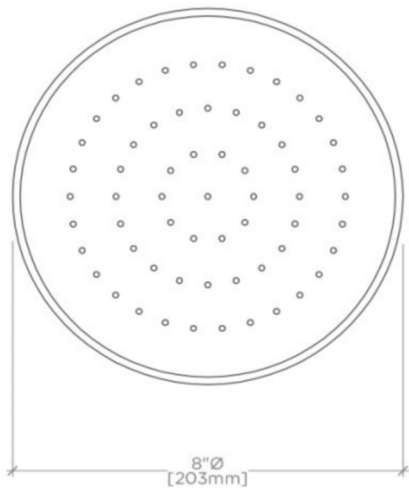

EASTON

Easton Classic 8" Shower Rose

EASH08

SHOWN IN EASTON CLASSIC SHOWER ARM AND FLANGE| EASH20

TECHNICAL DETAILS

Diameter of Head: 8"
Flow Restriction Options: 2.5, 2.0, 1.75, 1.5
Inlet Connection Size: 1/2"
Integrated Diverter: N
Primary Material: Brass
Suggested Application: Bath
Water Pressure Maximum: 85.0 psi
Water Pressure Minimum: 20.0 psi
Water Pressure Recommended: 45.0 psi

PRODUCT FEATURES

Stocked in 2.5gpm (9.5 L/min) and 1.75gpm (6.6 L/min). State of California requires 1.75gpm (6.6 L/min) to comply with their water conservation requirements. Other flow options are available to order, contact your sales associate or call 1 (800) 899-6757 for details.

EASTON

EASH08

Easton Classic 8" Shower Rose

CEILING VIEW

SCALE: 3"=1'-0"

FRONT VIEW

SCALE: 3"=1'-0"

SIDE VIEW

SCALE: 3"=1'-0"