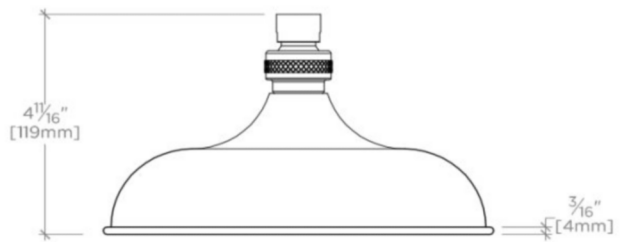

EASTON

Easton Classic 8" Shower Rose

EASH08

SHOWN IN EASTON CLASSIC SHOWER ARM AND FLANGE| EASH20

TECHNICAL DETAILS

Diameter of Head: 8"
Flow Restriction Options: 2.5, 2.0, 1.75, 1.5
Inlet Connection Size: 1/2"
Integrated Diverter: N
Primary Material: Brass
Suggested Application: Bath
Water Pressure Maximum: 85.0 psi
Water Pressure Minimum: 20.0 psi
Water Pressure Recommended: 45.0 psi

EASTON

EASH08

Easton Classic 8" Shower Rose

CEILING VIEW

SCALE: 3"=1'-0"

FRONT VIEW

SCALE: 3"=1'-0"

SIDE VIEW

SCALE: 3"=1'-0"