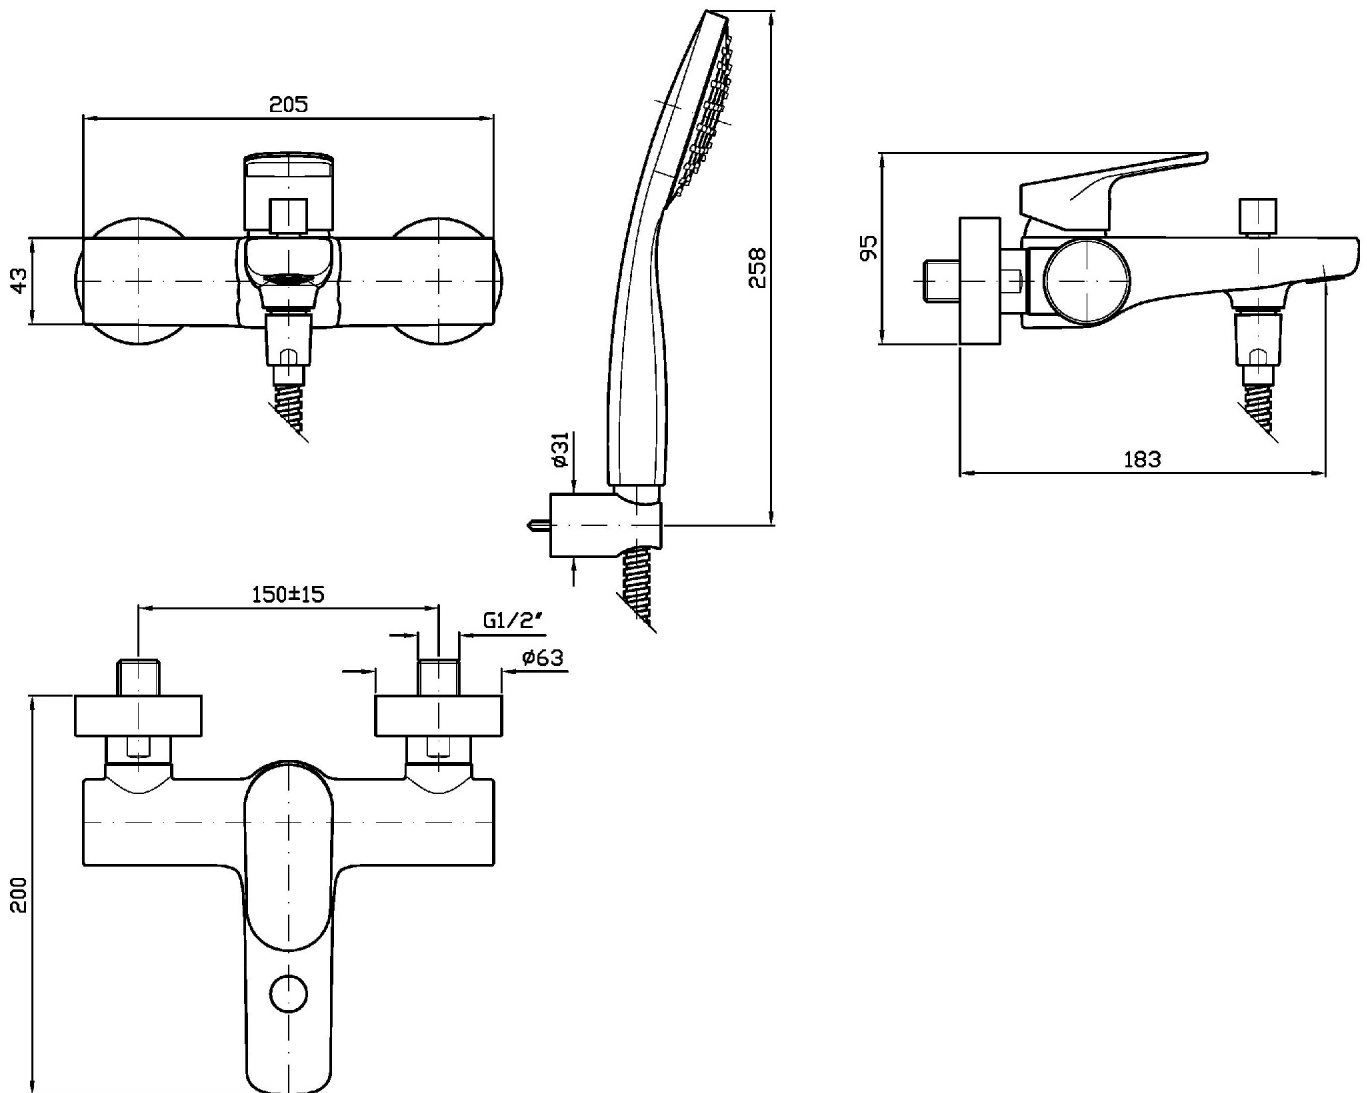

Exposed single lever bath-shower mixer with diverter, aerator, handshower set.

Finiture / Finishes

Cromo / Chrome

NIKKO

ZKK490

Disegno Complessivo / Overall Drawing

NIKKO

ZKK490

Esplosi / Exploded

NIKKO

ZKK490

Portate / Flowrates (lt/min)

PRESSIONE PRESSURE	1 BAR	2 BAR	3 BAR	4 BAR	5 BAR
P1 BOCCA VASCA WALL SPOUT	11,8	15,8	19,2	22,3	25
P2 DOCCETTA HANDSHOWER	6,8	9,9	12	14,3	16
P3					
P4					
P5					

NIKKO

ZKK490

Pesi e Misure / Weights and Sizes

Peso (Kg) Weight (lb)	2,39 (Kg)	5,27 (lb)
Volume test (dc3) - (in3)	6,61 (dc3)	403,37 (in3)
h (mm) - (in)	143,00 (mm)	5,63 (in)
L1 (mm) - (in)	195,00 (mm)	7,68 (in)
L2 (mm) - (in)	237,00 (mm)	9,33 (in)