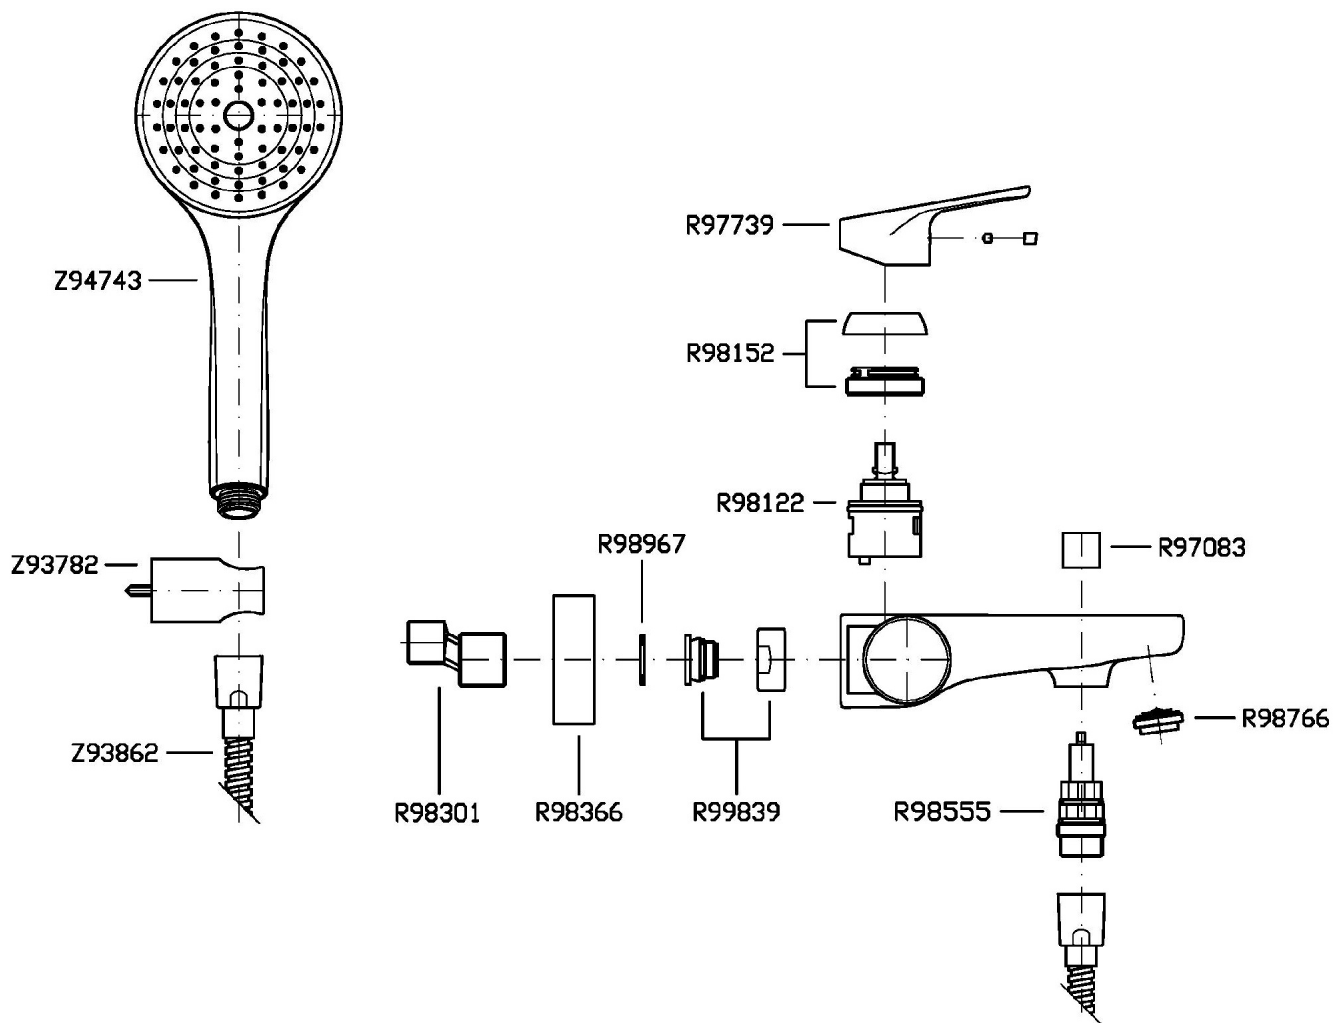

Exposed single lever bath-shower mixer with diverter, aerator, handshower set.

Finiture / Finishes

Cromo / Chrome

NIKKO

ZKK490

Disegno Complessivo / Overall Drawing

NIKKO

ZKK490

Esplosi / Exploded

NIKKO

ZKK490

Portate / Flowrates (lt/min)

PRESSIONE PRESSURE	1 BAR	2 BAR	3 BAR	4 BAR	5 BAR
P1 BOCCA VASCA WALL SPOUT	11,8	15,8	19,2	22,3	25
P2 DOCCETTA HANDSHOWER	6,8	9,9	12	14,3	16
P3					
P4					
P5					

NIKKO

ZKK490

Pesi e Misure / Weights and Sizes

Peso (Kg) Weight (lb)	2,39 (Kg)	5,27 (lb)
Volume test (dc3) - (in3)	6,61 (dc3)	403,37 (in3)
h (mm) - (in)	143,00 (mm)	5,63 (in)
L1 (mm) - (in)	195,00 (mm)	7,68 (in)
L2 (mm) - (in)	237,00 (mm)	9,33 (in)