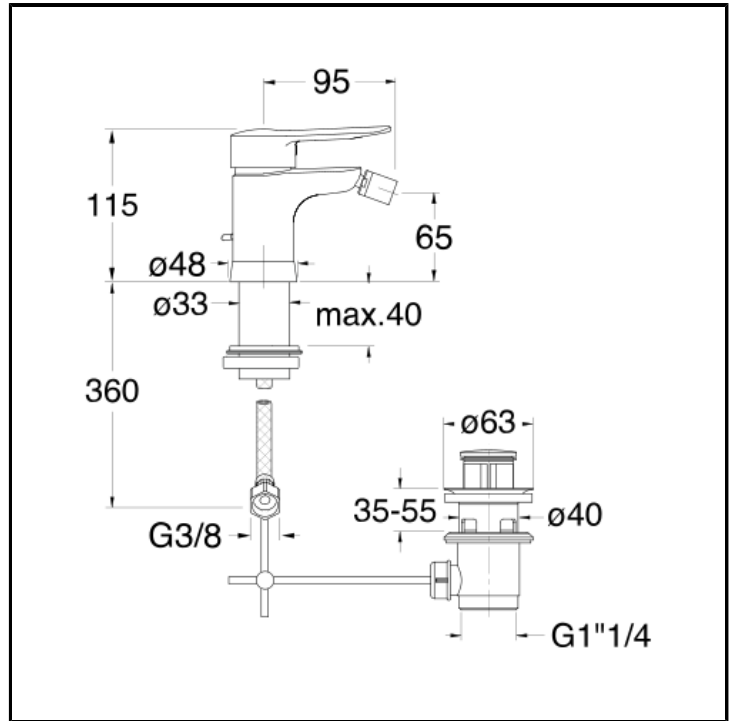

CRI2P321

Bidet mixer with 1"1/4 pop up waste

FINITURE

 Chrome

FEATURES FROM TECHNOLOGIES

-
-

COMMAND

- Monocontrol