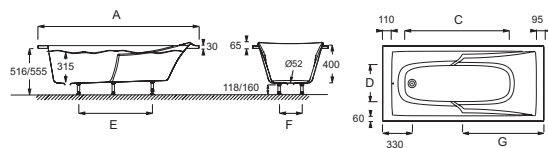

E60903

Collection: CORVETTE

Finish*:

00 - White

Main features:

Features

- DIMENSIONS: 160 x 70 cm
- MATERIAL: Acrylic
- VOLUME (L): 140/70
- FOOT HEIGHT: 118/160
- FEET: Supplied
- WASTE : Not supplied
- BATH WELL LENGTH: 95.4 cm
- TWO-PERSON BATH: No
- GUARANTEE: 10 years
- WEIGHT: 13.8 kg
- INSTALLATION TYPE: Drop-in
- SHAPE: Rectangular
- WASTE DIAMETER: 5,2 cm
- STEP: Not supplied
- OPTIONAL COORDINATING PANEL: Yes
- BATH WELL WIDTH: 28 cm
- CAN BE EQUIPPED WITH A WHIRLPOOL SYSTEM: No
- SUPPLIED WITH: Adjustable Quick clip feet

Technical drawing

Mm	E60900	E60905	E60901	E60902	E60903	E60904
A	1798 ±1	1698 ±1	1697 ±1	1700 ±1	1600 ±1	1500 ±1
B	804 ±1	800 ±1	753 ±1	705 ±1	702 ±1	702 ±1
C	1167	1067	1067	1067	954	954
D	380	380	330	280	280	280
E	750	750	700	700	650	600
F	200	200	140	140	140	140
G	900	850	850	850	800	750

Product Specification: Drop-in bath 160 x 70 cm. E60903. Collection: CORVETTE. DIMENSIONS: 160 x 70 cm. WEIGHT: 13.8 kg. MATERIAL: Acrylic. INSTALLATION TYPE: Drop-in. VOLUME (L): 140/70. SHAPE: Rectangular. FOOT HEIGHT: 118/160. WASTE DIAMETER: 5,2 cm. FEET: Supplied. STEP: Not supplied. WASTE : Not supplied. OPTIONAL COORDINATING PANEL: Yes. BATH WELL LENGTH: 95.4 cm. BATH WELL WIDTH: 28 cm. TWO-PERSON BATH: No. CAN BE EQUIPPED WITH A WHIRLPOOL SYSTEM: No. GUARANTEE: 10 years. SUPPLIED WITH: Adjustable Quick clip feet.