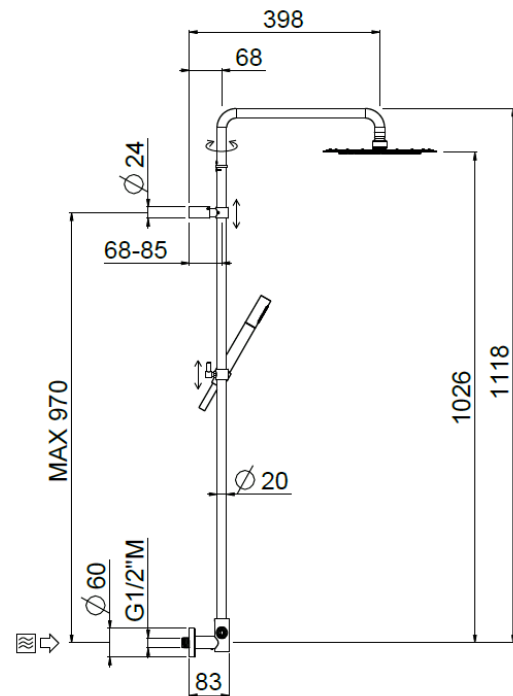

Bridge turning shower column

Bridge turning shower column, MySlim shower head
30691/ID-CR

TECHNICAL INFORMATION

Bridge turning shower column Ø 20 with adjustable mounting with articulated shower holder, built-in holder, adjustable upper holder and diverter. Non-liming round ultra-thin shower head Ø220 in stainless steel. Brass non-liming inspectable one jet round shower. PVC smooth double anti-torsion flexible hose cm 150. CHROME

Flow rate:

? Doccia o soffione?

PICTURE

SPARE PARTS

FEATURES

Rain jet

Non-liming

double anti-torsion

ecologic

adjustable column

TECHNICAL DRAWING

FINISHINGS