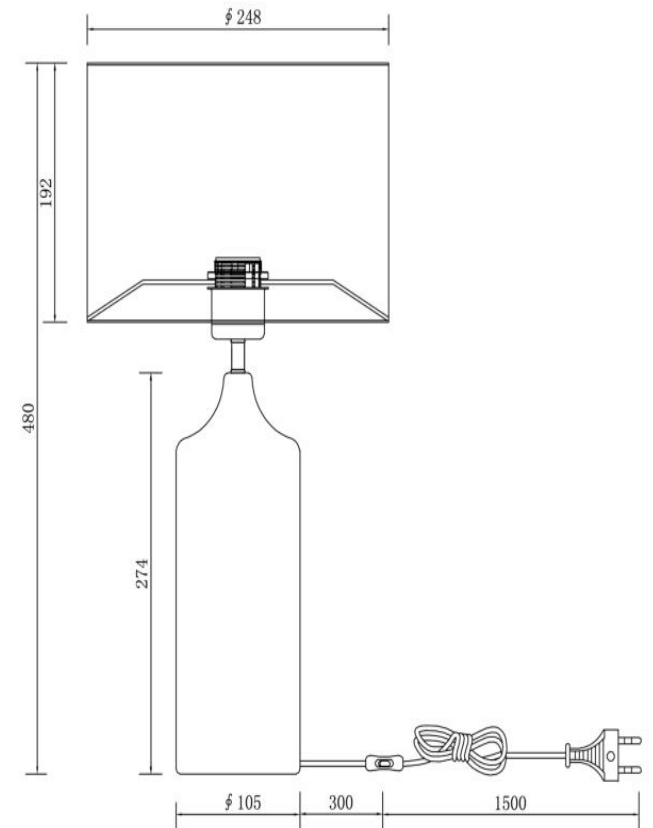

Instruction

Z007TL-01W

1 x E27 (60W)

Model: Z007TL-01W
Collection: Table & Floor
Series: Parfenon

Table Lamps