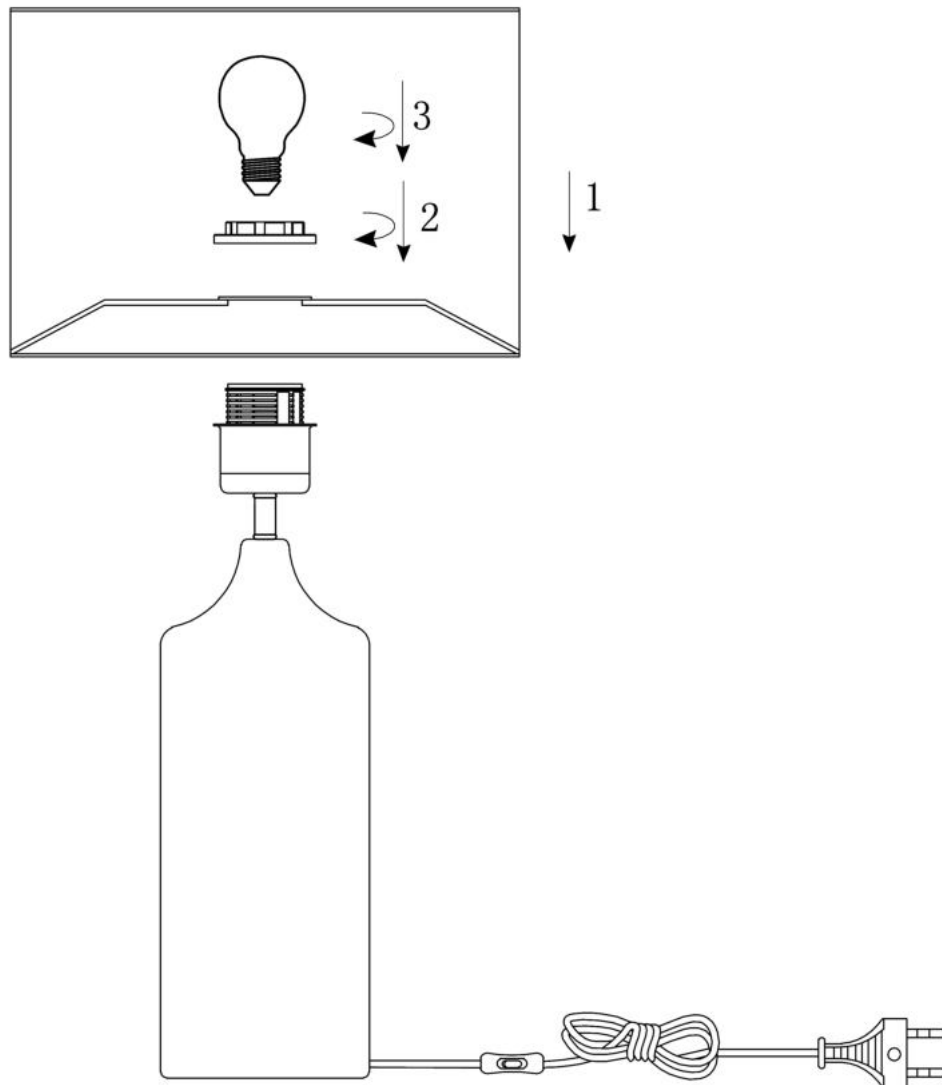

Instruction

Z007TL-01W

1 x E27 (60W)

Model: Z007TL-01W
Collection: Table & Floor
Series: Parfenon

Table Lamps