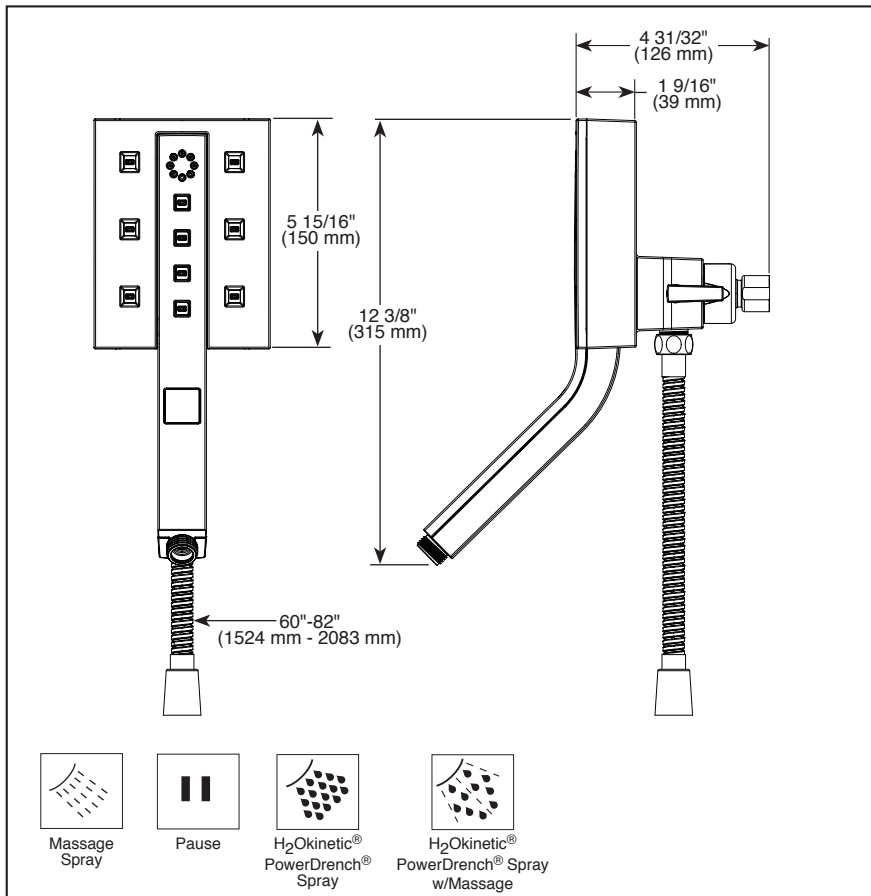

Submitted Model No.: _____

Specific Features: _____

▲ Designate proper finish suffix

see what Delta can do™

IN2ITION®

- 2-In-1 Shower
- 4 Spray Settings
- Certified Dual Check Valves

FEATURES:

- H₂Okinetic® Technology Shower
- MagnaTite® Docking

STANDARD SPECIFICATIONS:

- Maximum 1.75 gpm at 80 psi, 6.6 L/min @ 550 kPa (58473-▲)
- Maximum 2.5 gpm at 80 psi, 9.5 L/min @ 550 kPa (58473-▲25)
- Integrated hand shower docks securely into shower head when not in use
- 3-way diverter allows for single or shared operation of the shower head and hand shower
- Change spray modes with push button
- 60"-82" (1524 mm - 2083 mm) stretchable metal hose
- 4 spray settings - pause is a non-positive shut-off

COMPLIES WITH:

- ASME A112.18.1 / CSA B125.1 ◆
- EPA WaterSense® - Applies to 58473-▲ only

- ◆ Your Delta Faucet hand shower incorporates a backflow protection system that has been tested to be in compliance with ASME A112.18.3, CSA B125.1 and ASME A112.18.1. It incorporates two certified check valves in series, which operate independently and are integral, non-serviceable parts of the wand assembly.