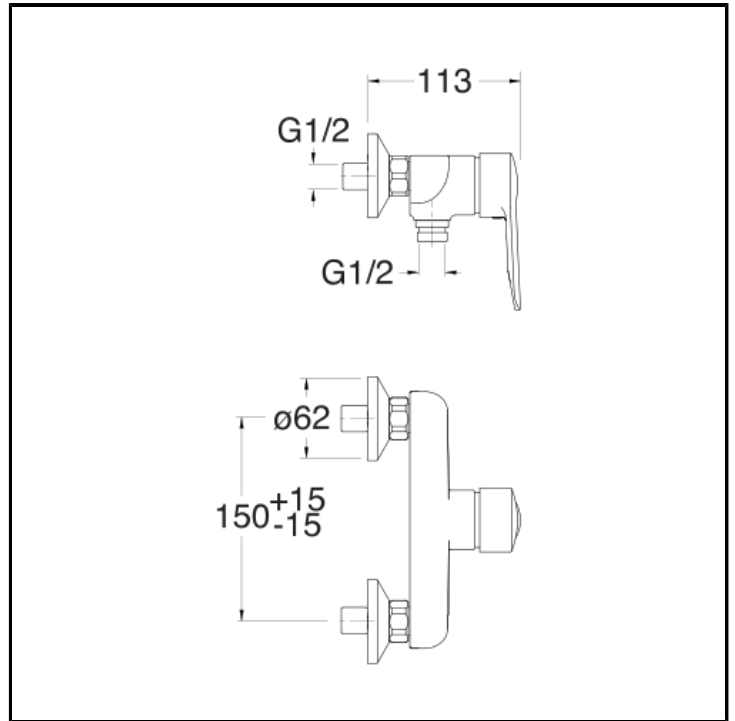

CRI2P401

External shower mixer

FINITURE

 Chrome

CHARACTERISTICS

-

COMMAND

- Monocontrol