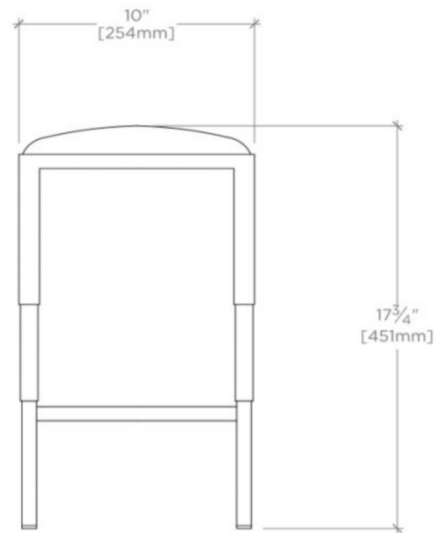

EASTON

EAST04

Easton Metal / Vinyl Rectangular Stool 18" x 10" x 16 1/2"

SHOWN IN EASTON METAL / VINYL RECTANGULAR STOOL 18" X 10" X 16 1/2" | EAST04

TECHNICAL DETAILS

Adjustable Levelers / Feet: N
Depth / Width: 10"
Height: 16 1/2"
Length: 18"
Primary Material: Metal / Vinyl
Suggested Application: All Applications

INSPIRATION

Drawing on Edwardian style, Easton is the most extensive Waterworks family; a range of moods and a selection of products from fittings to furniture.

PRODUCT FEATURES

18" x 10" x 16 1/2"

Brass Frame

Nickel Finish

Moisture Resistant

EASTON

EAST04

Easton Metal / Vinyl Rectangular Stool 18" x 10" x 16 1/2"

TOP VIEW

SCALE: 1-1/2"=1'-0"

FRONT VIEW

SCALE: 1-1/2"=1'-0"

SIDE VIEW

SCALE: 1-1/2"=1'-0"