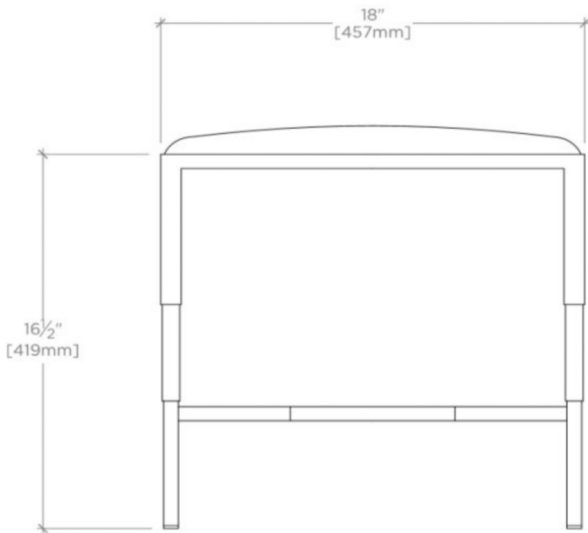

EASTON

EAST04

Easton Metal / Vinyl Rectangular Stool 18" x 10" x 16 1/2"

SHOWN IN EASTON METAL / VINYL RECTANGULAR STOOL 18" X 10" X 16 1/2" | EAST04

TECHNICAL DETAILS

Adjustable Levelers / Feet: N
Depth / Width: 10"
Height: 16 1/2"
Length: 18"
Primary Material: Metal / Vinyl
Suggested Application: All Applications

INSPIRATION

Drawing on Edwardian style, Easton is the most extensive Waterworks family; a range of moods and a selection of products from fittings to furniture.

PRODUCT FEATURES

18" x 10" x 16 1/2"

Brass Frame

Nickel Finish

Moisture Resistant

EASTON

EAST04

Easton Metal / Vinyl Rectangular Stool 18" x 10" x 16 1/2"

TOP VIEW

SCALE: 1-1/2"=1'-0"

FRONT VIEW

SCALE: 1-1/2"=1'-0"

SIDE VIEW

SCALE: 1-1/2"=1'-0"