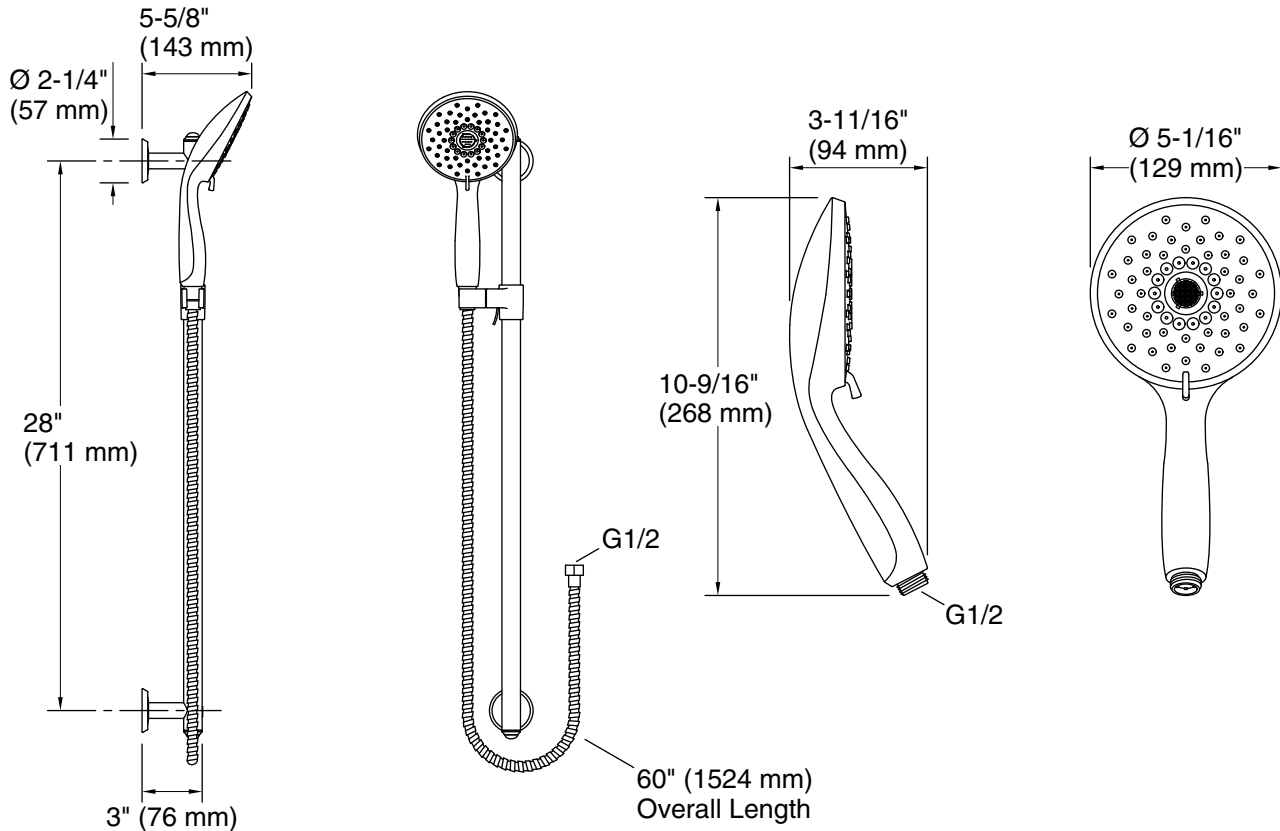

#### Features

- Includes Forté® 1.75-gpm multifunction handshower, 60" metal hose, 30" slidebar and transitional slidebar trim.
- Advanced spray engine provides three experiences: full coverage, pulsating massage and silk spray.
- Full-coverage spray produces an encompassing spray for everyday use and utilizes Katalyst® air induction to create large, full drops.
- Pulsating massage spray targets sore muscles to ease away aches and pains.
- Silk spray releases a dense, luxurious spray ideal for rinsing.
- Thumb tab allows for a smooth transition between sprays.
- Combination of balance, weight, grip, and angle makes this handshower comfortable and easy to use.
- MasterClean™ sprayface resists hard water buildup and is easy to clean.
- 1.75 gpm (6.6 lpm) flow rate.
- 30" slidebar features adjustable mounting brackets for installation flexibility.
- Coordinates with Forté®, Alteo® and Refinia® faucets and accessories.

#### Technical Information

All product dimensions are nominal.