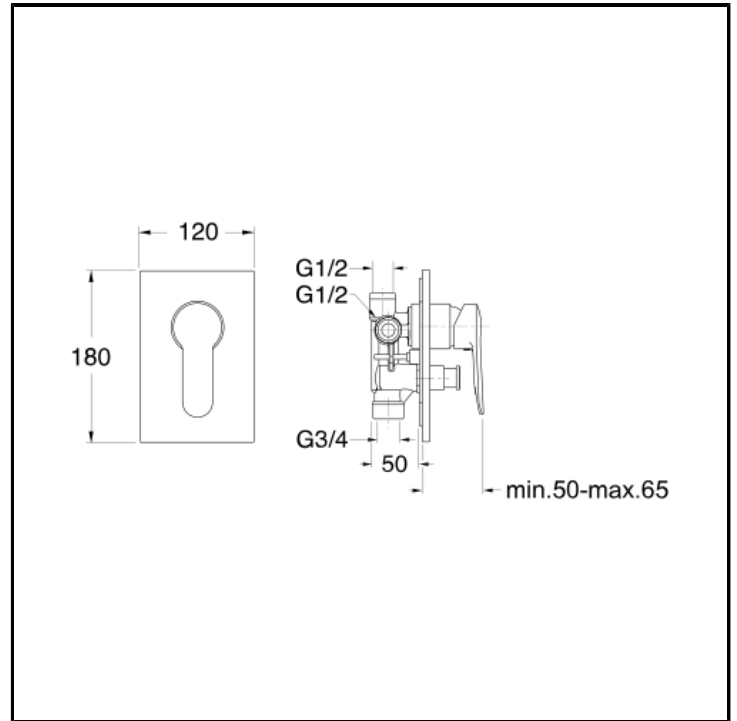

CRI2P649

Complete concealed bath/shower mixer with 2 outlets diverter and ABS cover plate

FINITURE

 Chrome

CHARACTERISTICS

-

COMMAND

- Monocontrol