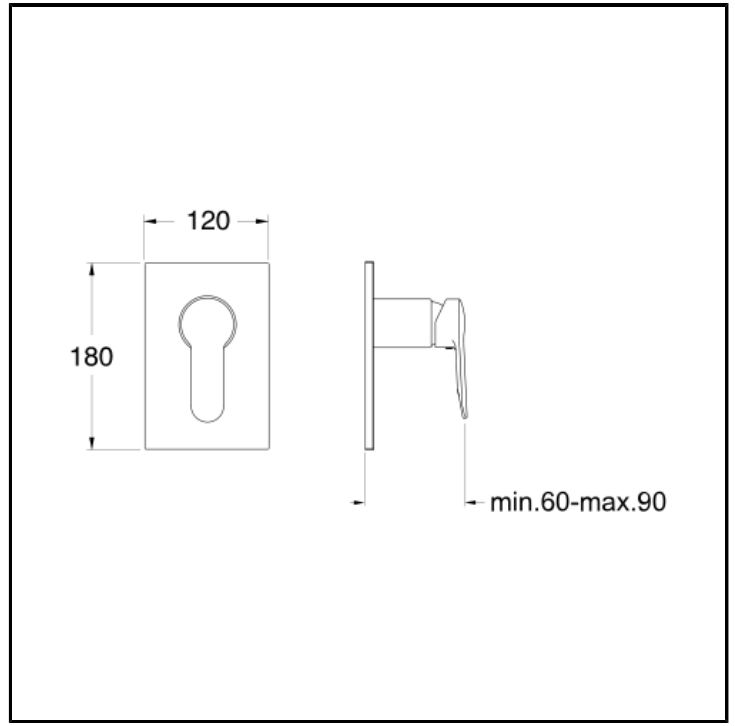

# CRI2P656

Shower mixer external parts for CRICS535 with ABS cover plate