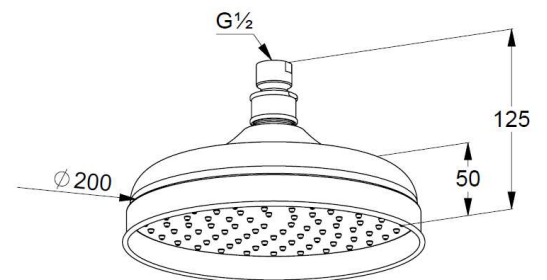

Technical Data

KLUDI 1926
Head Shower 1S
Ø 200
DN 15

Ref.:
2751005

Finishes:
05 chrom

Product description
Manufacturer KLUDI GmbH & Co. KG
Typ: KLUDI 1926
Head shower 1 S DN 15
Ref.: 2751005
Head shower 1 S
1 spray pattern
connection 1/2"
with ball joint
sieve seal

Product picture

Dimensional drawing

Flow rate diagram