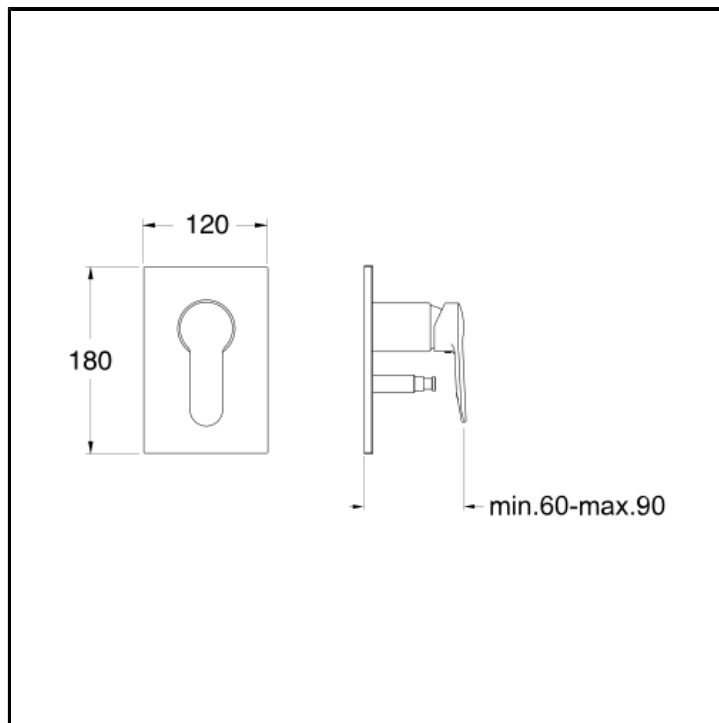

Bath/shower mixer external parts with 2 outlets diverter for CRICS535 and ABS cover plate

FINITURE

 Chrome

CHARACTERISTICS

-

COMMAND

- Monocontrol

INSTALLATION