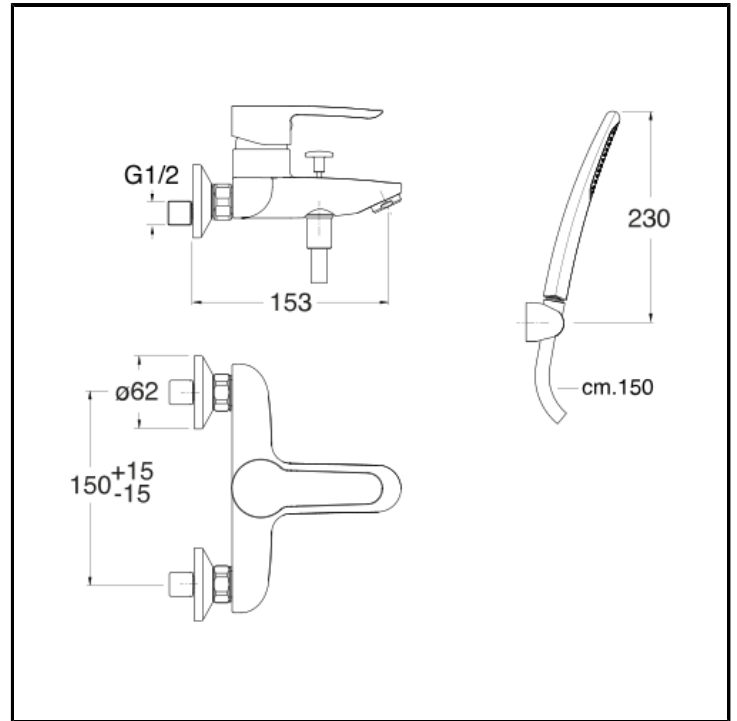

CRIND100

External bath mixer with LONG LIFE flexible hose and anti-lime hand shower

FINITURE

 Chrome

CHARACTERISTICS

-

FEATURES FROM TECHNOLOGIES

-
-
-

COMMAND

- Monocontrol

INSTALLATION

- Wall

TPOLOGY

-

ENVIRONMENT

- Bathroom