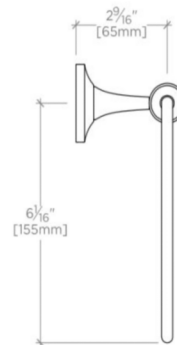

EASTON

Easton Metal Wall Mounted Towel Ring

EATB52

SHOWN IN EASTON METAL WALL MOUNTED TOWEL RING| EATB52

TECHNICAL DETAILS

Installation Type: Wall Mounted
Primary Material: Brass
Suggested Application: Bath

INSPIRATION

Drawing on Edwardian style, Easton is the most extensive Waterworks family; a range of moods and a selection of products from fittings to furniture.

PRODUCT FEATURES

7 1/4" Diameter Ring

Wall Mounted - Mounting Hardware Included

Easton Metal Wall Mounted Towel Ring

TOP VIEW SCALE: 3"=1'-0"

FRONT VIEW SCALE: 3"=1'-0"

SIDE VIEW SCALE: 3"=1'-0"