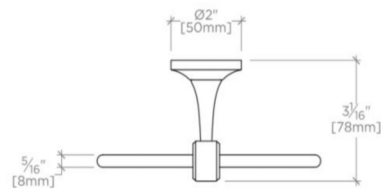

EASTON

Easton Metal Wall Mounted Towel Ring

EATB52

SHOWN IN EASTON METAL WALL MOUNTED TOWEL RING| EATB52

TECHNICAL DETAILS

Installation Type: Wall Mounted
Primary Material: Brass
Suggested Application: Bath

INSPIRATION

Drawing on Edwardian style, Easton is the most extensive Waterworks family; a range of moods and a selection of products from fittings to furniture.

PRODUCT FEATURES

7 1/4" Diameter Ring

Wall Mounted - Mounting Hardware Included

Easton Metal Wall Mounted Towel Ring

TOP VIEW SCALE: 3"=1'-0"

FRONT VIEW SCALE: 3"=1'-0"

SIDE VIEW SCALE: 3"=1'-0"