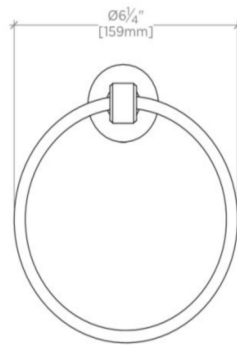

EASTON

Easton Metal Wall Mounted Towel Ring

EATB52

SHOWN IN EASTON METAL WALL MOUNTED TOWEL RING| EATB52

TECHNICAL DETAILS

Installation Type: Wall Mounted
Primary Material: Brass
Suggested Application: Bath

INSPIRATION

Drawing on Edwardian style, Easton is the most extensive Waterworks family; a range of moods and a selection of products from fittings to furniture.

PRODUCT FEATURES

7 1/4" Diameter Ring

Wall Mounted - Mounting Hardware Included

Easton Metal Wall Mounted Towel Ring

TOP VIEW SCALE: 3"=1'-0"

FRONT VIEW SCALE: 3"=1'-0"

SIDE VIEW SCALE: 3"=1'-0"