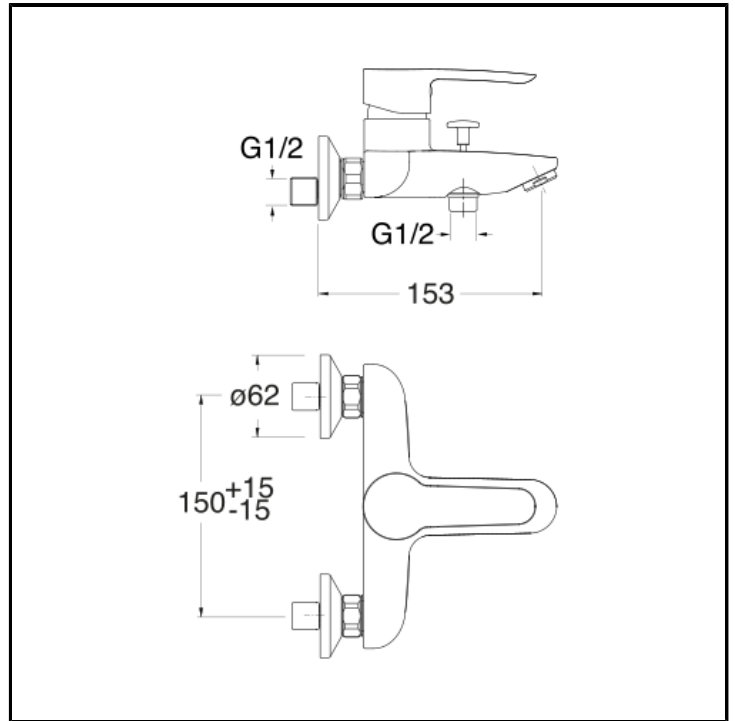

# CRIND107

External bath mixer