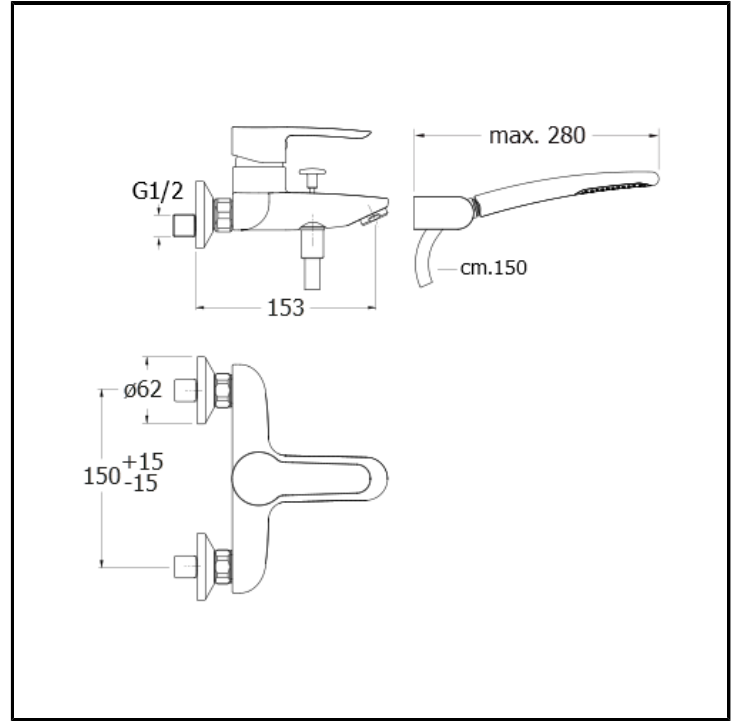

CRIND101

■ CRISTINA
RUBINETTERIE

External bath mixer with LONG LIFE flexible hose and adjustable anti-lime hand shower

FINITURE

 Chrome

CHARACTERISTICS

-

FEATURES FROM TECHNOLOGIES

-
-
-

COMMAND

- Monocontrol

INSTALLATION

- Wall

TPOLOGY

-

ENVIRONMENT