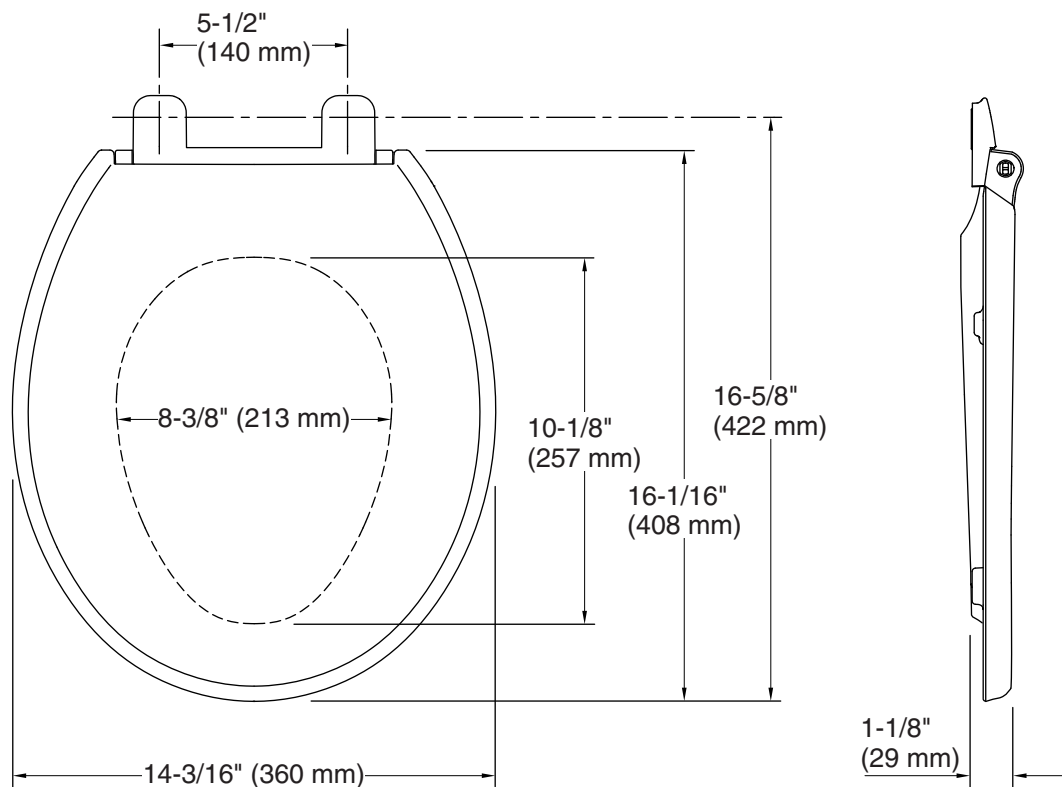

Color	Code	Description
	0	White
	95	Ice™ Grey

Reveal® Nightlight Quiet-Close™

Round-Front Toilet Seat

K-75793

Technical Information

All product dimensions are nominal.

Seat shape type: Round-front

Seat front type: Closed-front