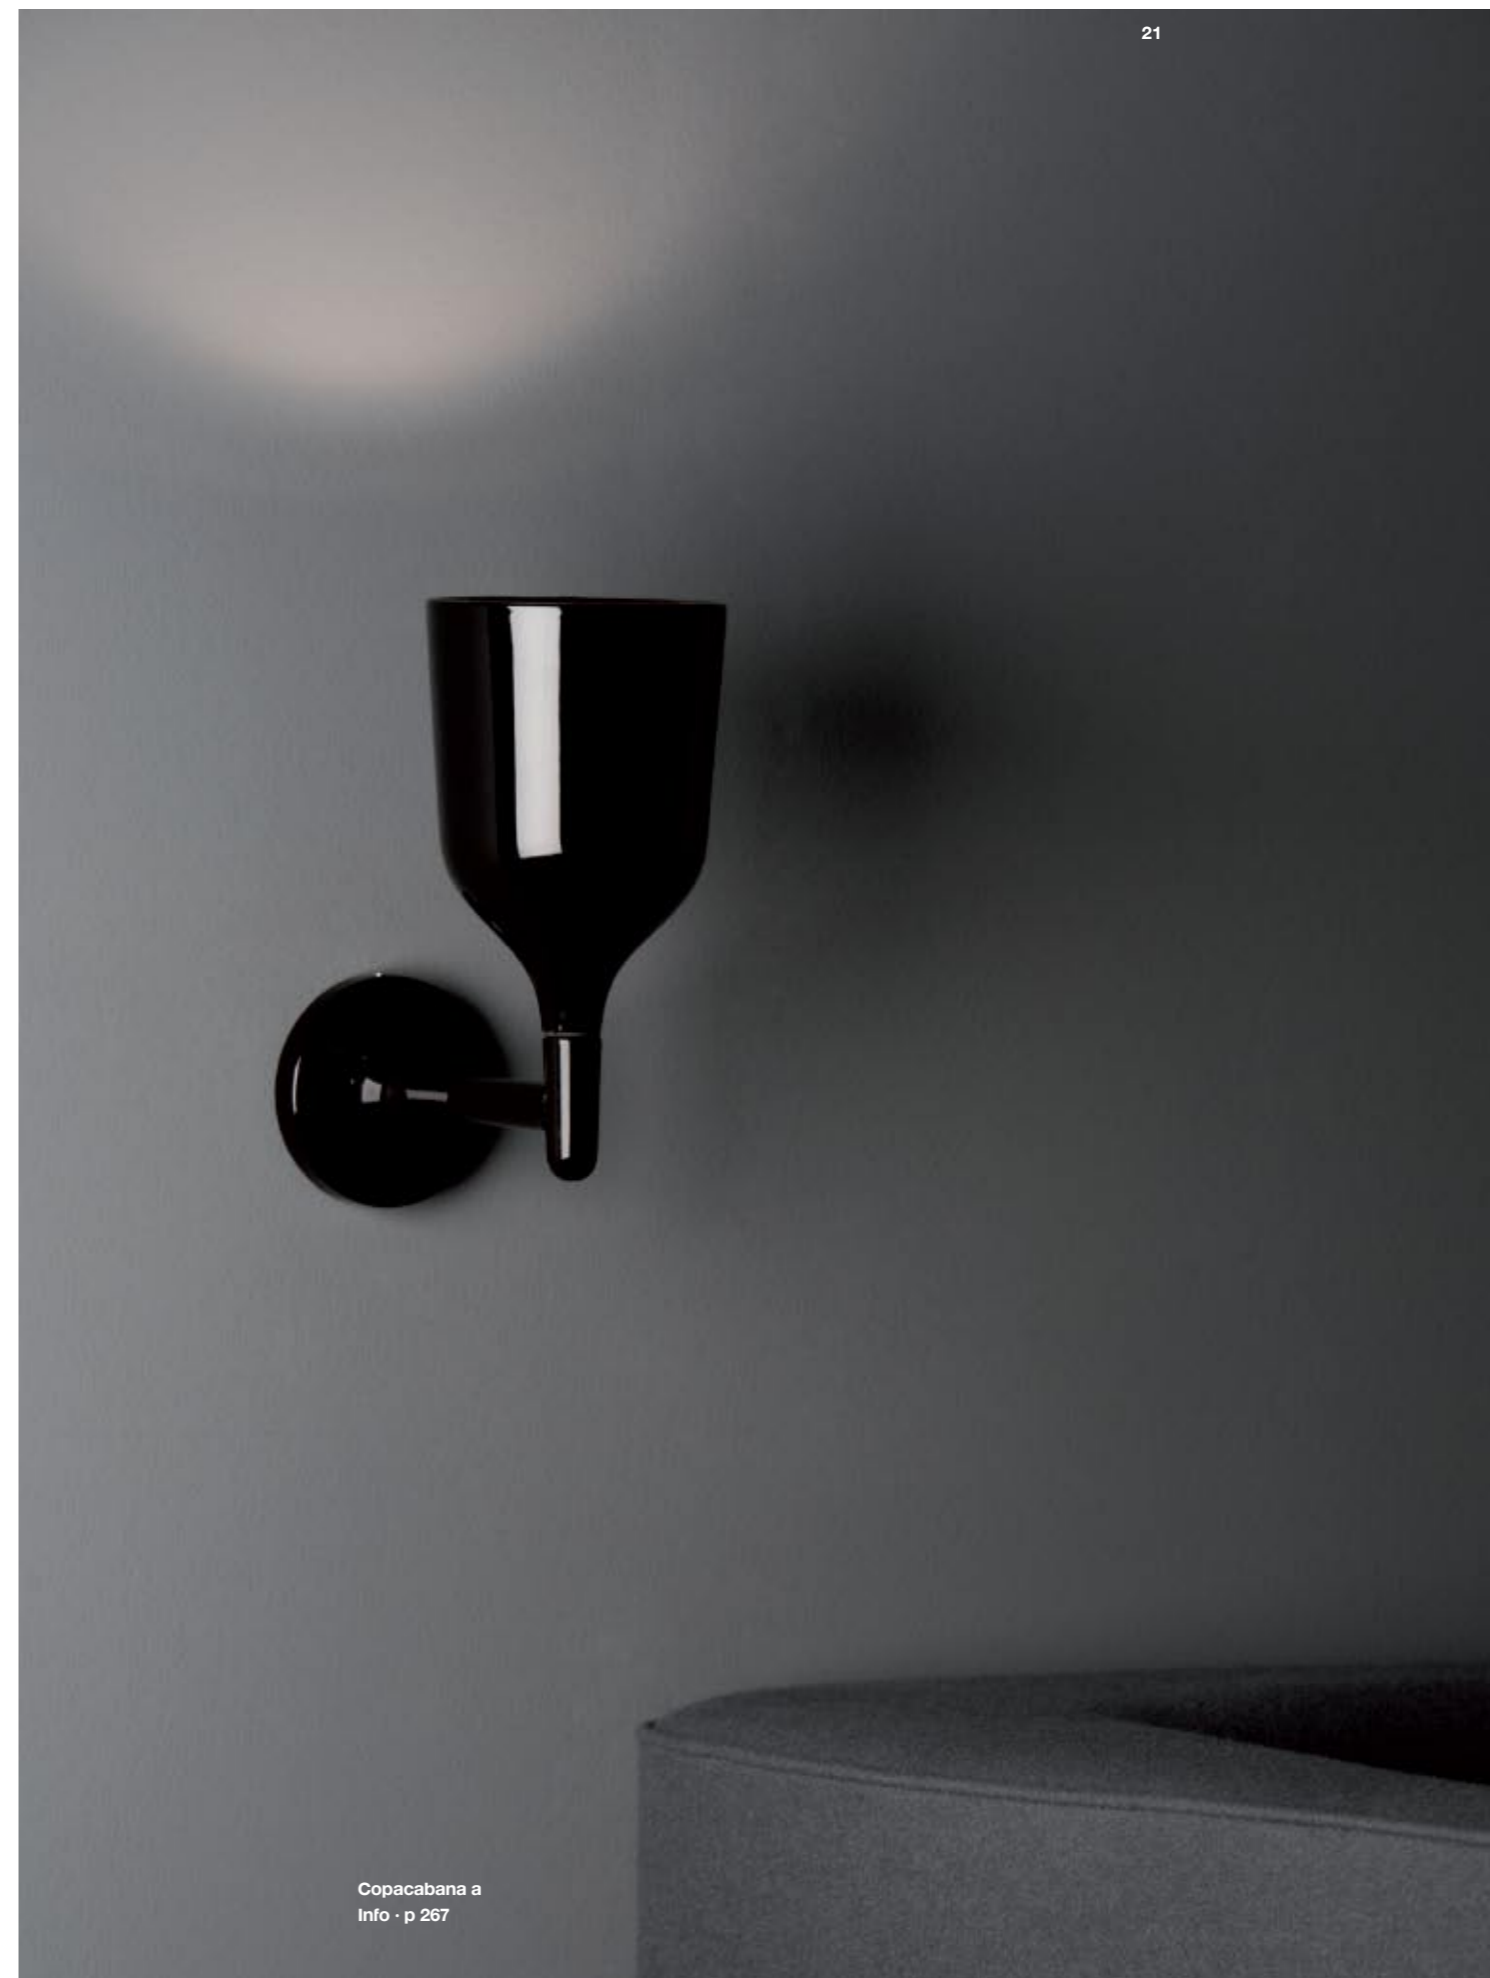

Сорасабана a
Info · p 267