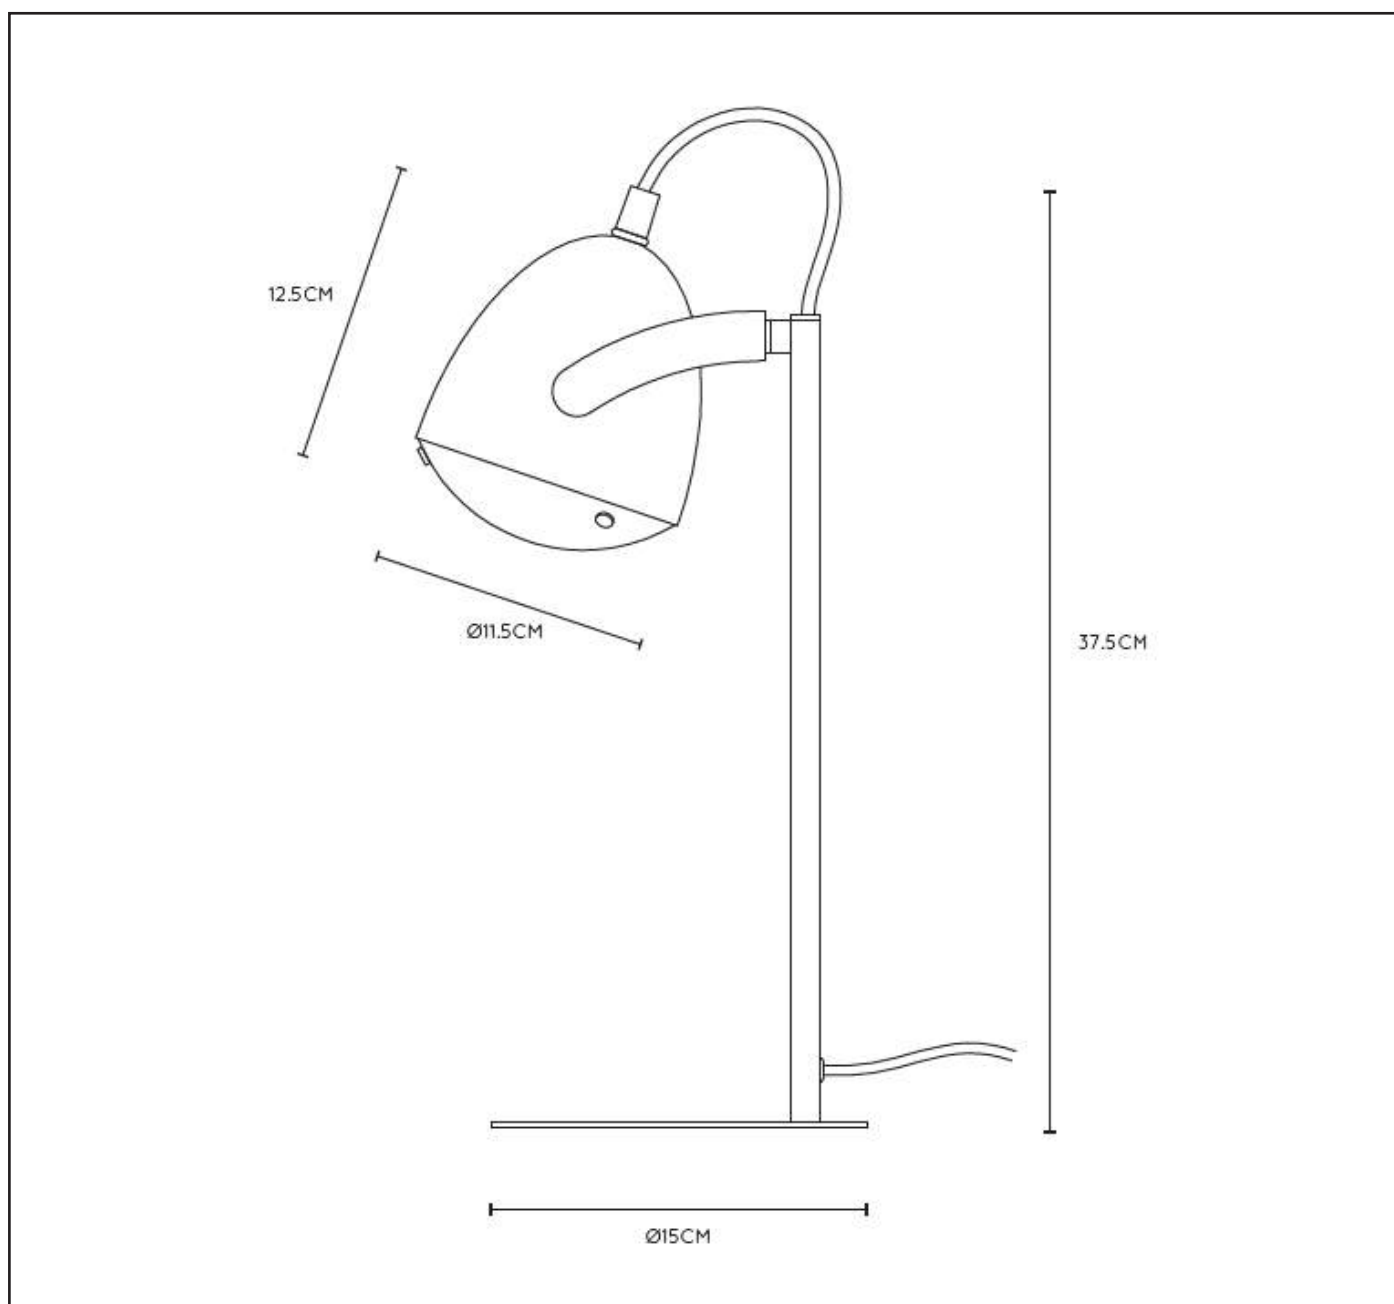

LUCIDE

GENERAL SPECIFICATIONS

**RECOMMENDED LUCIDE
LIGHT SOURCE**

49022/04/67

Light source dimmable : Yes
Light source incl. : No

General

Dimensions LxWxH : 15 cm x 15 cm x 37.5 cm
Height minimum : -
Height maximum : 37.5 cm
Dimensions shade LxWxH : 11 cm x 11 cm x 12.5 cm
Main material : Metal
Ceiling rose material : No
Color : Blue / pink
Style : Modern
Shape : Other
Weight : 0.75kg
Warranty : 2 years

Product specifications

Dimmable : No
Light direction : No
Adjustable in height : No
Directional : tiltable - vertical
Cable : Yes, Cable with plug on Product
Cable length : 150cm
Sensor : Without Sensor
Control : On/Off Switch In The Cord
IP-Class : 20
Electric class : II
Light source including ?: No
Lamp socket : E14
Light source number : 1
Power requirements : 220-240V~50Hz
Bulb type & maximum wattage : E14-max.10W

For more specifications of this product please visit
www.lucide.com

LUCIDE

TECHNICAL DRAWING & DIMENSIONS

DYLAN

item number : 05537/01/35
EAN code : 5411212051363
item number : 05537/01/66
EAN code : 5411212051370