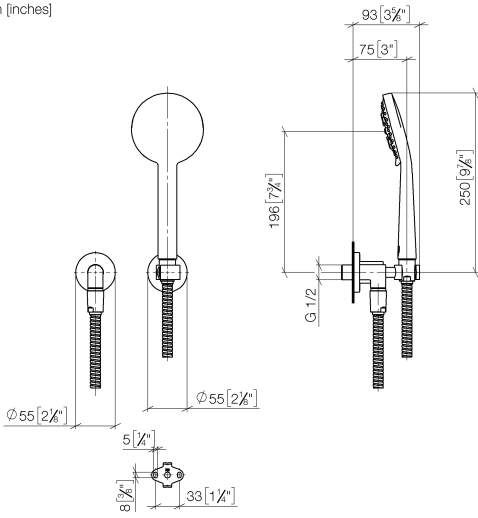

27 803 892

- COMPACT RAIN, max. flow rate 6.8 l/min (at 3 bar)
- three settings: normal flow, soft flow, massage flow
- with anti-scale system
- 1/2" shower outlet
- rosette for wall elbow Ø 55mm
- rosette for shower holder Ø 55mm
- metal shower hose 1250mm with integrated anti-twist protection
- 1/2" wall elbow
- This product can help a building meet the requirements of Green Building Rating Systems, e.g. LEED®, BREEAM®, DGNB

Intrinsic protection against back flow.

	Brushed Bronze	27 803 892-42 0010
	Chrome	27 803 892-00
	Chrome	27 803 892-00 0010
	Brushed Platinum	27 803 892-06
	Brushed Platinum	27 803 892-06 0010
	Platinum	27 803 892-08
	Platinum	27 803 892-08 0010
	Dark Chrome	27 803 892-19
	Dark Chrome	27 803 892-19 0010
	Brushed Durabronze (23kt Gold)	27 803 892-28 0010
	Brushed Durabronze (23kt Gold)	27 803 892-28
	Matte Black	27 803 892-33
	Matte Black	27 803 892-33 0010
	Brushed Bronze	27 803 892-42
	Brushed Champagne (22kt Gold)	27 803 892-46 0010
	Brushed Champagne (22kt Gold)	27 803 892-46
	Champagne (22kt Gold)	27 803 892-47 0010
	Champagne (22kt Gold)	27 803 892-47
	Brushed Chrome	27 803 892-93
	Brushed Chrome	27 803 892-93 0010
	Brushed Dark Platinum	27 803 892-99
	Brushed Dark Platinum	27 803 892-99 0010

27 803 892

mm [inches]

Flow rate chart

Codes & Standards

DIN 4109

ISO 3822

Ü-Zeichen

TARA Hand shower set with individual rosettes FlowReduce - Brushed Bronze

Spare parts list

Product version from 7/11/2018

No.	Item Number	Name	Quantity used	Delivery time
	28 450 892-42	connection	4	-

Spare part can no longer be ordered, please order the replacement item