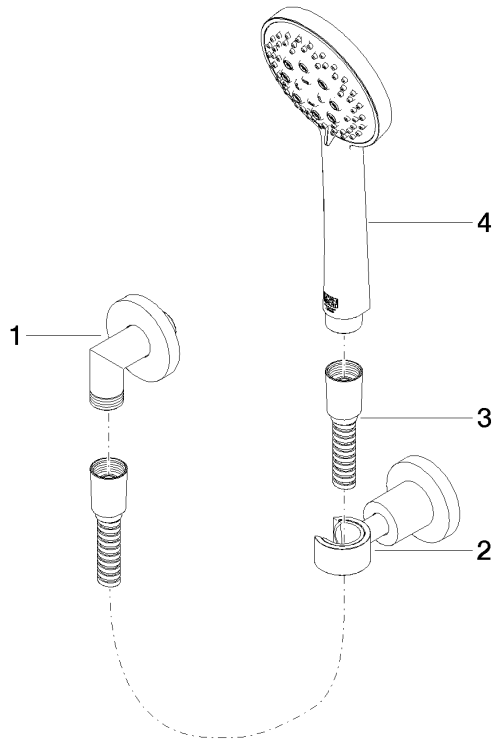

27 803 892

- COMPACT RAIN, max. flow rate 6.8 l/min (at 3 bar)
- three settings: normal flow, soft flow, massage flow
- with anti-scale system
- 1/2" shower outlet
- rosette for wall elbow Ø 55mm
- rosette for shower holder Ø 55mm
- metal shower hose 1250mm with integrated anti-twist protection
- 1/2" wall elbow
- This product can help a building meet the requirements of Green Building Rating Systems, e.g. LEED®, BREEAM®, DGNB

27 803 892

mm [inches]

Flow rate chart

Codes & Standards

DIN 4109

ISO 3822

Ü-Zeichen

TARA Hand shower set with individual rosettes FlowReduce - Brushed Bronze

TARA

27 803 892

Certificates

LGA_29

27 803 892

Product version from 7/11/2018

Parts for other
finishes can be found
here: [Chrome](#)

27 803 892

Spare parts list

Product version from 7/11/2018

No.	Item Number	Name	Quantity used	Delivery time
	28 450 892-42	connection	4	-

Spare part can no longer be ordered, please order the replacement item