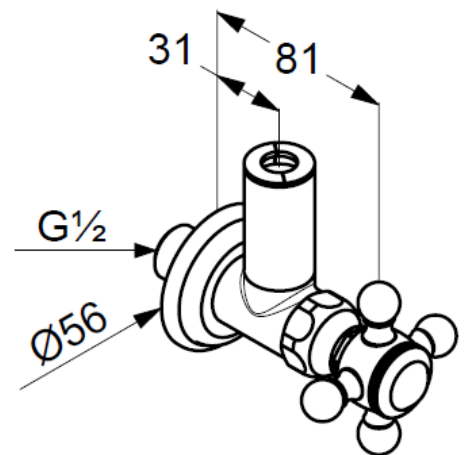

## Technical Data

KLUDI 1926  
Angle Valve  
DN 15

Ref:  
518434520

Finishes:  
45 gold plated 23 carat

Product description  
Manufacturer KLUDI GmbH & Co. KG  
Typ: KLUDI 1926  
Angle valve  
Ref.: 518434520  
Angle valve DN 15  
wall mounted  
cross handle, metal  
ceramic headparts 90°  
connection 1/2"  
with push-on rosette Ø 56 mm  
marking neutral

Product picture

Dimensional drawing

Flow rate diagram