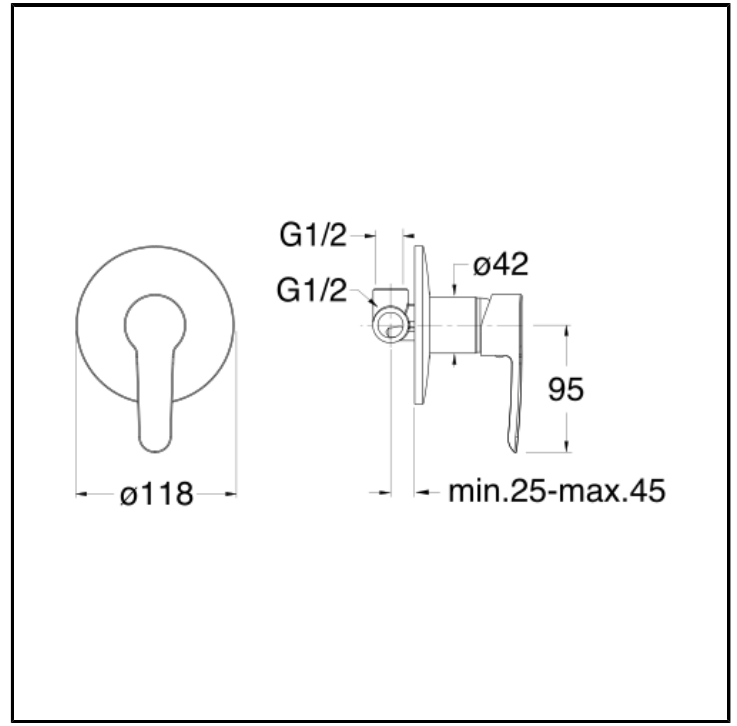

CRIND118

Complete concealed shower mixer with metal plate

FINITURE

 Chrome

CHARACTERISTICS

-

COMMAND

- Monocontrol