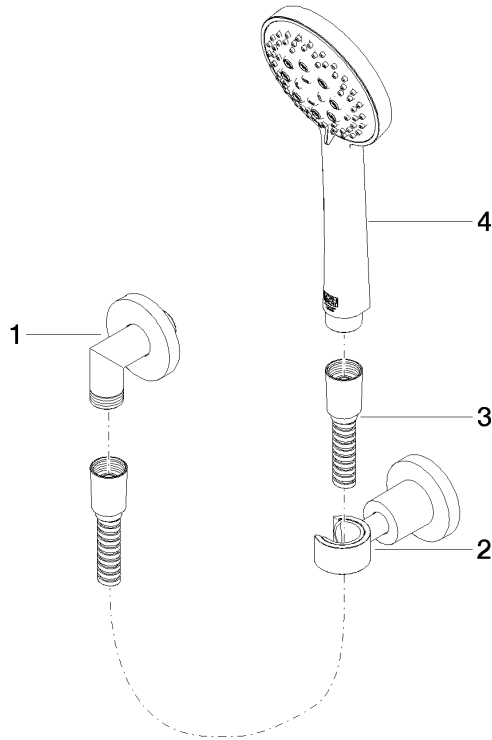

27 803 892

- COMPACT RAIN, max. flow rate 6.8 l/min (at 3 bar)
- three settings: normal flow, soft flow, massage flow
- with anti-scale system
- 1/2" shower outlet
- rosette for wall elbow Ø 55mm
- rosette for shower holder Ø 55mm
- metal shower hose 1250mm with integrated anti-twist protection
- 1/2" wall elbow
- This product can help a building meet the requirements of Green Building Rating Systems, e.g. LEED®, BREEAM®, DGNB

Ü-Zeichen

TARA Hand shower set with individual rosettes FlowReduce - Brushed Chrome

TARA

27 803 892

Certificates

IAPMO_4976

LGA_29

27 803 892

Product version up to 6/30/2015

Product version from 6/30/2015 to 7/11/2018

Product version from 7/11/2018

Parts for other
finishes can be found
here: [Chrome](#)

TARA Hand shower set with individual rosettes FlowReduce - Brushed Chrome

TARA

27 803 892

Spare parts list

Product version up to 6/30/2015

Product version from 6/30/2015 to 7/11/2018

Product version from 7/11/2018

No.	Item Number	Name	Quantity used	Delivery time
	28 450 892-93	connection	4	-