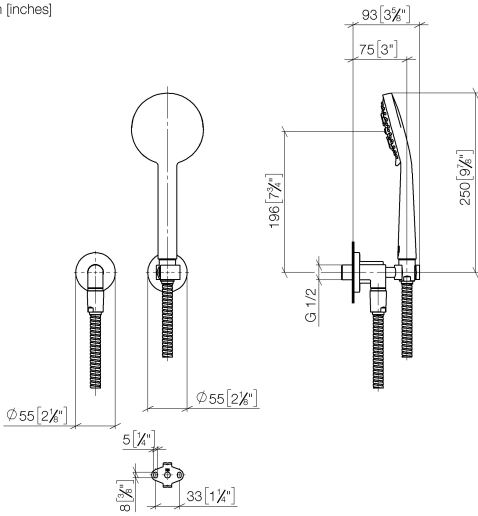

27 803 892

- COMPACT RAIN, max. flow rate 6.8 l/min (at 3 bar)
- three settings: normal flow, soft flow, massage flow
- with anti-scale system
- 1/2" shower outlet
- rosette for wall elbow Ø 55mm
- rosette for shower holder Ø 55mm
- metal shower hose 1250mm with integrated anti-twist protection
- 1/2" wall elbow
- This product can help a building meet the requirements of Green Building Rating Systems, e.g. LEED®, BREEAM®, DGNB

27 803 892

mm [inches]

Flow rate chart

Codes & Standards

ASME A112.18.1

cUPC

DIN 4109

ISO 3822

TARA

27 803 892

Spare parts list

Product version up to 6/30/2015

Product version from 6/30/2015 to 7/11/2018

Product version from 7/11/2018

No.	Item Number	Name	Quantity used	Delivery time
	28 450 892-93	connection	4	-

Spare part can no longer be ordered, please order the replacement item

28018979-930010

Hand shower FlowReduce - Brushed Chrome