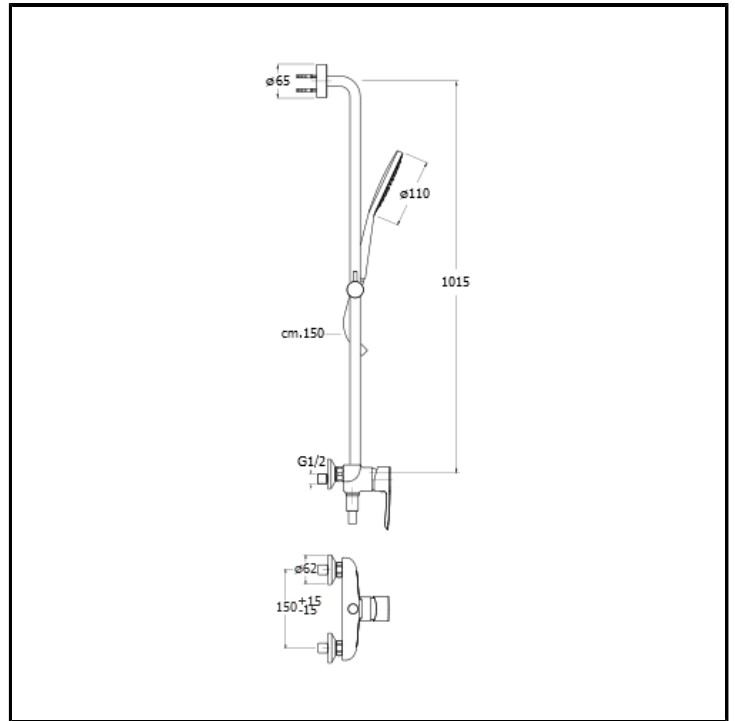

CRIND406

External shower mixer with \varnothing 11 cm anti-lime hand shower with slide rail and LONG LIFE flexible hose

FINITURE

 Chrome

CHARACTERISTICS

- Multifunction column

FEATURES FROM TECHNOLOGIES

-

COMMAND

- Monocontrol

INSTALLATION

- Wall

TYPOLOGY

-

ENVIRONMENT

- Bathroom