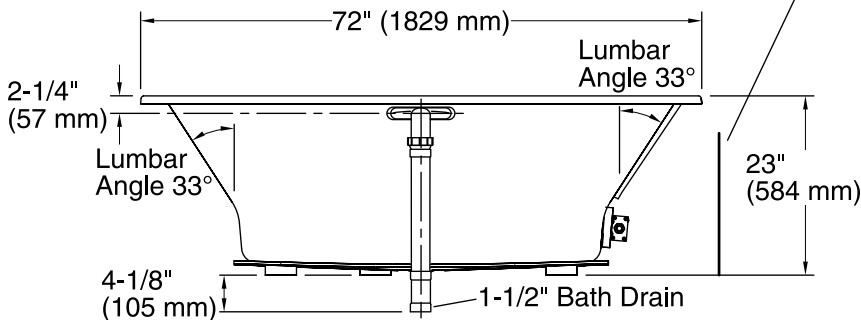

3-12-2020 07:11 - US/CA

THE BOLD LOOK  
OF **KOHLER**®

20" (508 mm) L x  
15" (381 mm) H Min