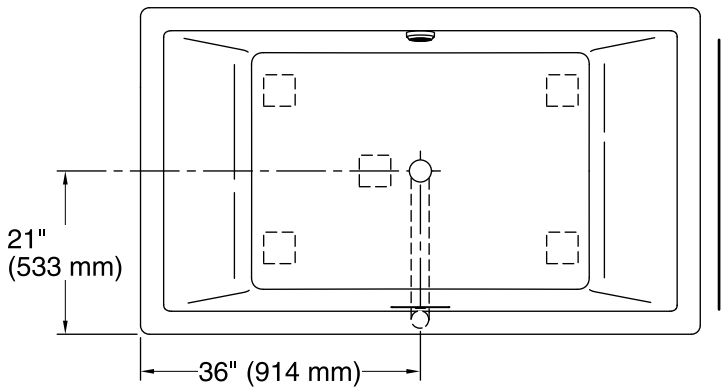

3-12-2020 07:11 - US/CA

THE BOLD LOOK  
OF **KOHLER**®

20" (508 mm) L x  
15" (381 mm) H Min