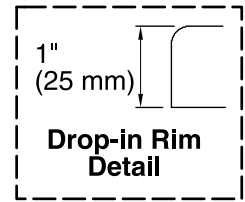

3-12-2020 07:11 - US/CA

THE BOLD LOOK  
OF **KOHLER**®

20" (508 mm) L x  
15" (381 mm) H Min