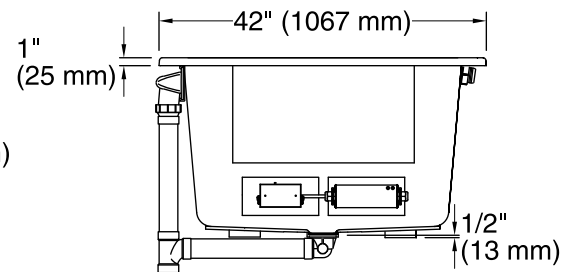

3-12-2020 07:11 - US/CA

THE BOLD LOOK  
OF **KOHLER**®

20" (508 mm) L x  
15" (381 mm) H Min

### Technical Information

All product dimensions are nominal.

Installation:	Drop-in, Under-mount
Drain location:	Center
Basin area, bottom:	45-3/4" x 32" (1162 mm x 813 mm)
Basin area, top:	66" x 36" (1676 mm x 914 mm)
Weight:	91 lbs (41.3 kg)
Minimum floor load:	60 lbs/ft <sup>2</sup> (292.9 kg/m <sup>2</sup> )
Water depth:	19" (483 mm)
Water capacity:	139 gal (526.2 L)
Cutout:	Drop-in, 70-1/2" x 40-1/2" (1791 mm x 1029 mm)
Electrical component rating:	Heated Surface: 120 V, 0.5 A, 60 Hz, 65 W
Minimum flat for door:	2-9/16" (66 mm)