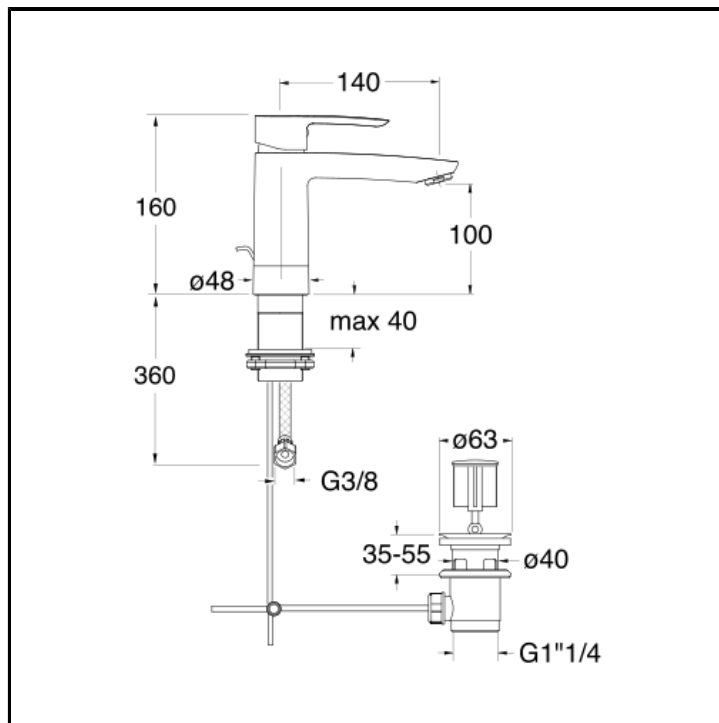

CRIND261

CRISTINA
RUBINETTERIE

Basin mixer MEDIUM with swivel spout and 1"1/4 pop up waste

FINITURE

 Chrome

FEATURES (MODEL NAME SIDE)

- Medium

FEATURES FROM TECHNOLOGIES