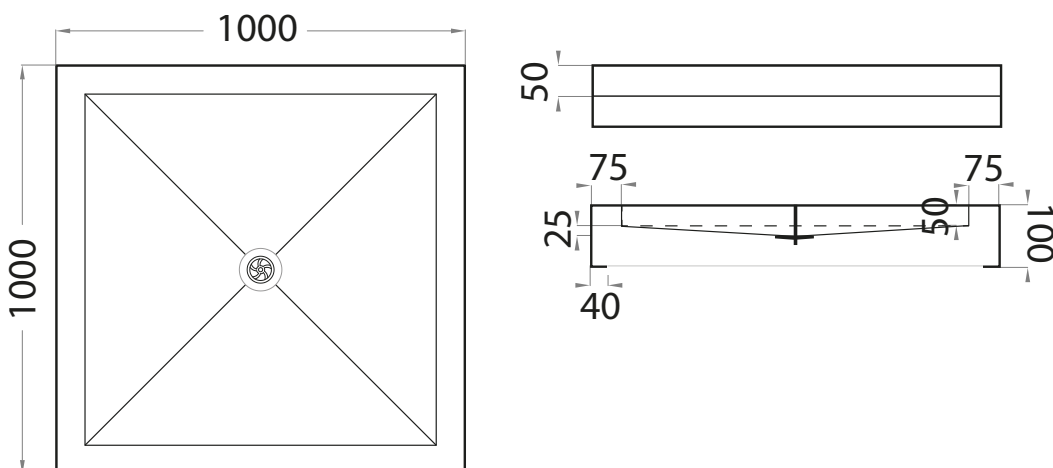

Catchpole & Rye

Saracens Dairy,
Pluckley,
Kent. U.K.
TN27 0SA.
TEL: +44 (0)1233 840840
EMAIL: info@catchpoleandrye.com

Product Range:

Shower

Product Name:

The Mayfair Shower Tray - 1000mm

DIMENSIONAL DATA SHEET

DATE: AUGUST 2018

NOTES:

DIMENSIONS IN MILLIMETRES.

WHILST EVERY EFFORT IS MADE TO ENSURE THE ACCURACY OF THESE DATA SHEETS THEY ARE SUBJECT TO CHANGE WITHOUT NOTICE AS PART OF THE COMPANY'S PRODUCT DEVELOPMENT PROCESS.