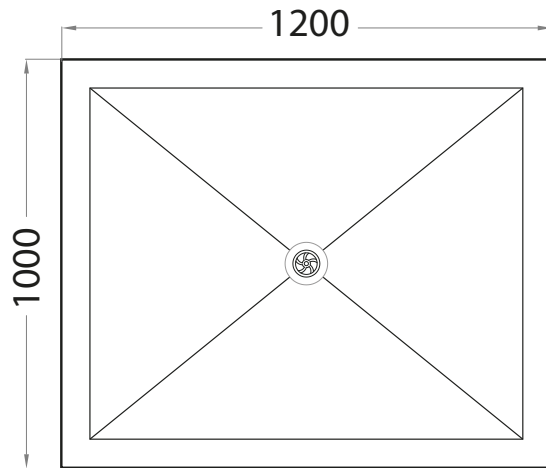

Catchpole & Rye

Saracens Dairy,
Pluckley,
Kent. U.K.
TN27 0SA.
TEL: +44 (0)1233 840840
EMAIL: info@catchpoleandrye.com

Product Range:

Shower

Product Name:

The Mayfair Shower Tray
- 1000mm x 1200mm

DIMENSIONAL DATA SHEET
DATE: AUGUST 2018

NOTES:

DIMENSIONS IN MILLIMETRES.

WHILST EVERY EFFORT IS MADE TO ENSURE THE ACCURACY OF THESE DATA SHEETS THEY ARE SUBJECT TO CHANGE WITHOUT NOTICE AS PART OF THE COMPANY'S PRODUCT DEVELOPMENT PROCESS.