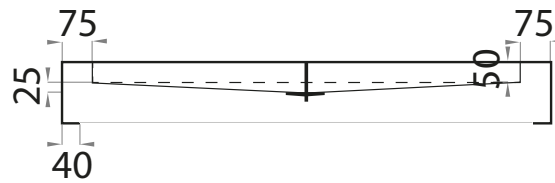

Catchpole & Rye

Saracens Dairy,
Pluckley,
Kent. U.K.
TN27 0SA.
TEL: +44 (0)1233 840840
EMAIL: info@catchpoleandrye.com

Product Range:

Shower

Product Name:

The Mayfair Shower Tray
- 1000mm x 1200mm

DIMENSIONAL DATA SHEET
DATE: AUGUST 2018

NOTES:

DIMENSIONS IN MILLIMETRES.

WHILST EVERY EFFORT IS MADE TO ENSURE THE ACCURACY OF THESE DATA SHEETS THEY ARE SUBJECT TO CHANGE WITHOUT NOTICE AS PART OF THE COMPANY'S PRODUCT DEVELOPMENT PROCESS.