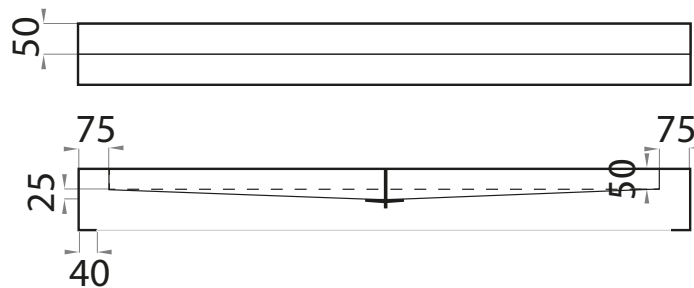

# Catchpole & Rye

Saracens Dairy,  
Pluckley,  
Kent. U.K.  
TN27 0SA.  
TEL: +44 (0)1233 840840  
EMAIL: info@catchpoleandrye.com

Product Range:

Shower

Product Name:

The Mayfair Shower Tray  
- 1000mm x 1500mm

## DIMENSIONAL DATA SHEET DATE: AUGUST 2018

### NOTES:

DIMENSIONS IN MILLIMETRES.

WHILST EVERY EFFORT IS MADE TO ENSURE THE ACCURACY OF THESE DATA SHEETS THEY ARE SUBJECT TO CHANGE WITHOUT NOTICE AS PART OF THE COMPANY'S PRODUCT DEVELOPMENT PROCESS.