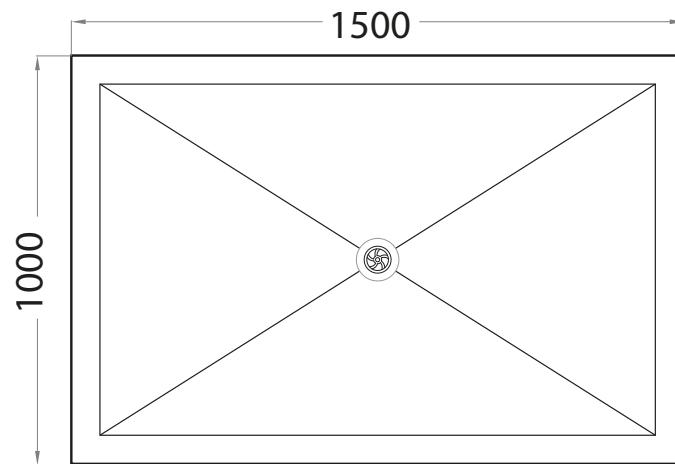

# Catchpole & Rye

Saracens Dairy,  
Pluckley,  
Kent. U.K.  
TN27 0SA.  
TEL: +44 (0)1233 840840  
EMAIL: info@catchpoleandrye.com

Product Range:

Shower

Product Name:

The Mayfair Shower Tray  
- 1000mm x 1500mm

## DIMENSIONAL DATA SHEET DATE: AUGUST 2018

### NOTES:

DIMENSIONS IN MILLIMETRES.

WHILST EVERY EFFORT IS MADE TO ENSURE THE ACCURACY OF THESE DATA SHEETS THEY ARE SUBJECT TO CHANGE WITHOUT NOTICE AS PART OF THE COMPANY'S PRODUCT DEVELOPMENT PROCESS.