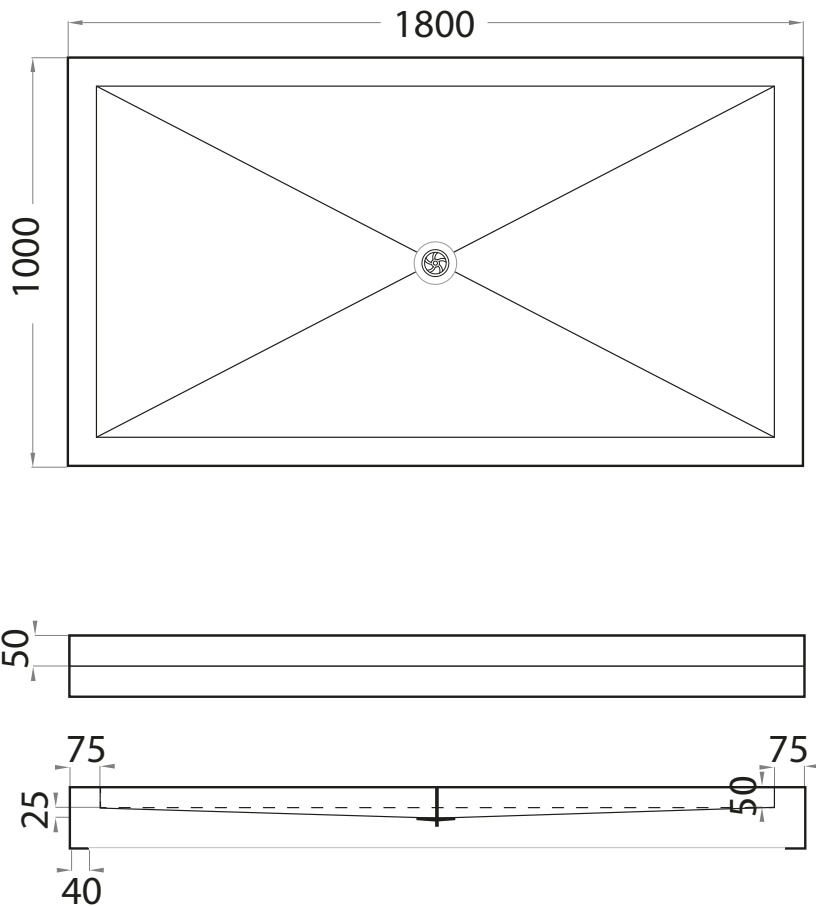

Catchpole & Rye

Saracens Dairy,
Pluckley,
Kent. U.K.
TN27 0SA.
TEL: +44 (0)1233 840840
EMAIL: info@catchpoleandrye.com

Product Range:

Shower

Product Name:

The Mayfair Shower Tray
- 1000mm x 1800mm

DIMENSIONAL DATA SHEET
DATE: AUGUST 2018

NOTES:

DIMENSIONS IN MILLIMETRES.

WHILST EVERY EFFORT IS MADE TO ENSURE THE ACCURACY OF THESE DATA SHEETS THEY ARE SUBJECT TO CHANGE WITHOUT NOTICE AS PART OF THE COMPANY'S PRODUCT DEVELOPMENT PROCESS.