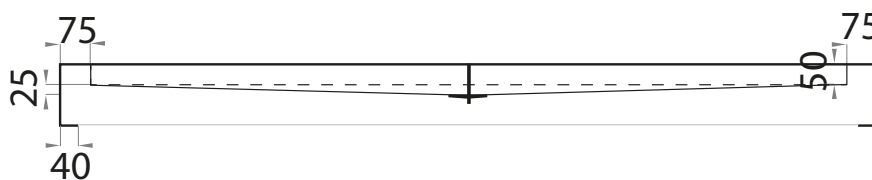

# Catchpole & Rye

Saracens Dairy,  
Pluckley,  
Kent. U.K.  
TN27 0SA.  
TEL: +44 (0)1233 840840  
EMAIL: info@catchpoleandrye.com

Product Range:

Shower

Product Name:

The Mayfair Shower Tray  
- 1000mm x 2000mm

DIMENSIONAL DATA SHEET  
DATE: AUGUST 2018

NOTES:  
DIMENSIONS IN MILLIMETRES.  
WHILST EVERY EFFORT IS MADE TO ENSURE THE ACCURACY OF THESE DATA SHEETS THEY ARE SUBJECT TO CHANGE WITHOUT NOTICE AS PART OF THE COMPANY'S PRODUCT DEVELOPMENT PROCESS.