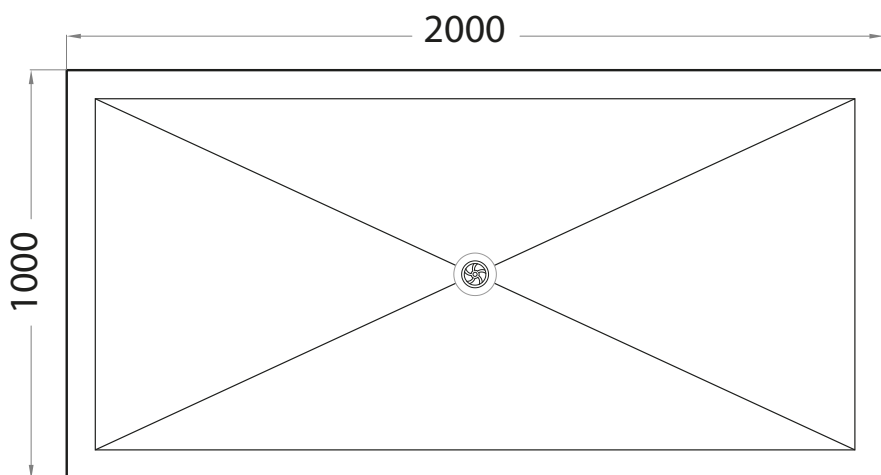

# Catchpole & Rye

Saracens Dairy,  
Pluckley,  
Kent. U.K.  
TN27 0SA.  
TEL: +44 (0)1233 840840  
EMAIL: info@catchpoleandrye.com

Product Range:

Shower

Product Name:

The Mayfair Shower Tray  
- 1000mm x 2000mm

DIMENSIONAL DATA SHEET  
DATE: AUGUST 2018

NOTES:  
DIMENSIONS IN MILLIMETRES.  
WHILST EVERY EFFORT IS MADE TO ENSURE THE ACCURACY OF THESE DATA SHEETS THEY ARE SUBJECT TO CHANGE WITHOUT NOTICE AS PART OF THE COMPANY'S PRODUCT DEVELOPMENT PROCESS.