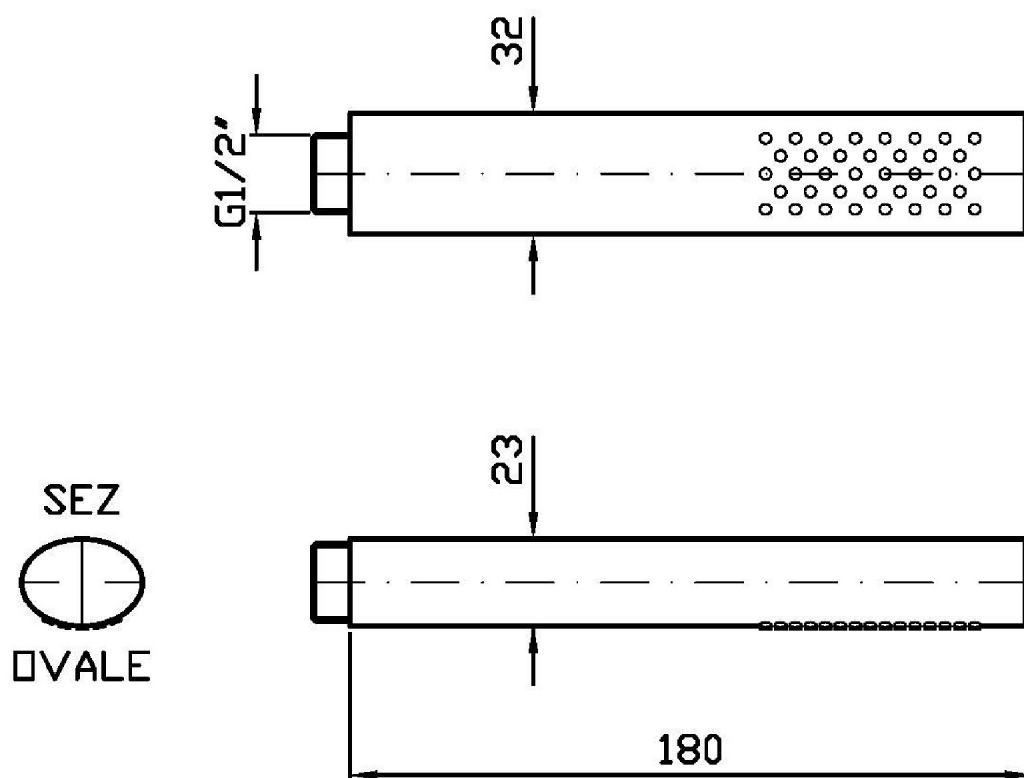

## SHOWER

Z94212

Doccetta a getto fisso. / Handshower simple jet.

Doccetta a getto fisso in ottone, con sistema anticalcare.

Brass handshower simple jet with anti-limescale system.

## SHOWER

Z94212

Disegno Complessivo / Overall Drawing

## SHOWER

Z94212 Pesi e Misure / Weights and Sizes

Peso ( Kg ) Weight ( lb )	0,22 ( Kg )	0,49 ( lb )
Volume test ( dc3 ) - ( in3 )	1,15 ( dc3 )	70,18 ( in3 )
h ( mm ) - ( in )	45,00 ( mm )	1,77 ( in )
L1 ( mm ) - ( in )	134,00 ( mm )	5,28 ( in )
L2 ( mm ) - ( in )	190,00 ( mm )	7,48 ( in )