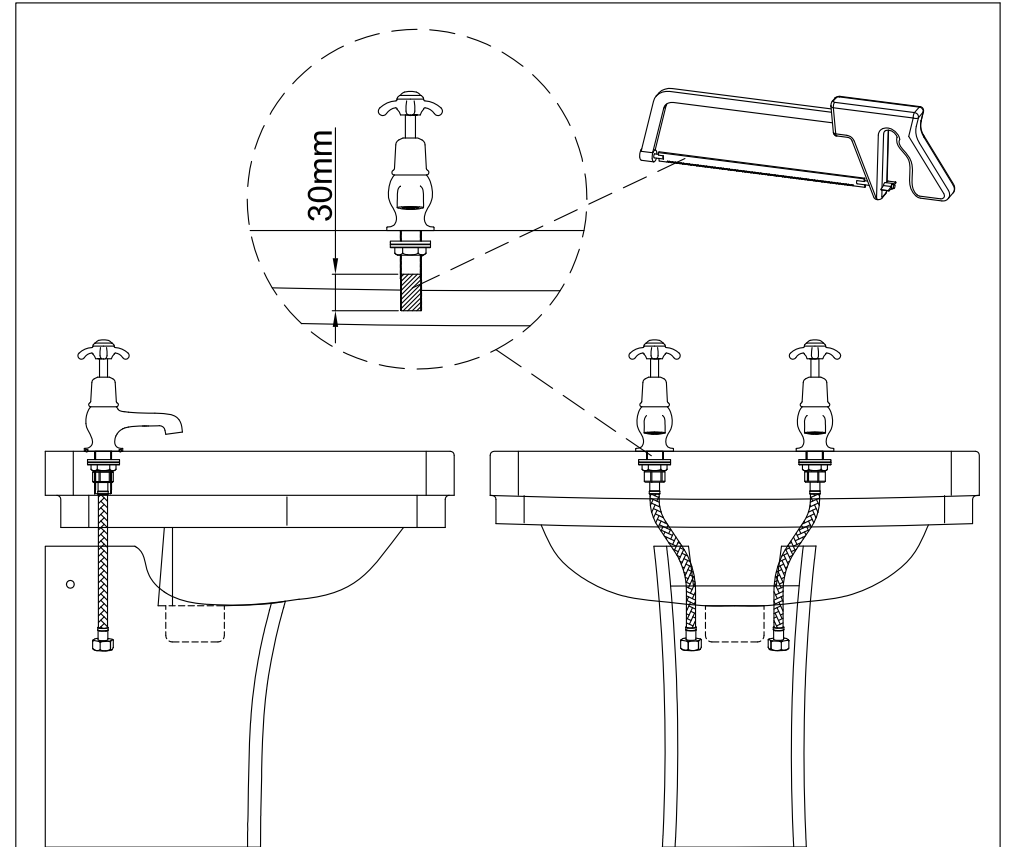

Recommended installation for P8 Semi Pedestal with 2TH basin.

Option 1:

Please use the Burlington Regent tap bases.

Option 2:

Please cut the brass tail of the taps as shown above.