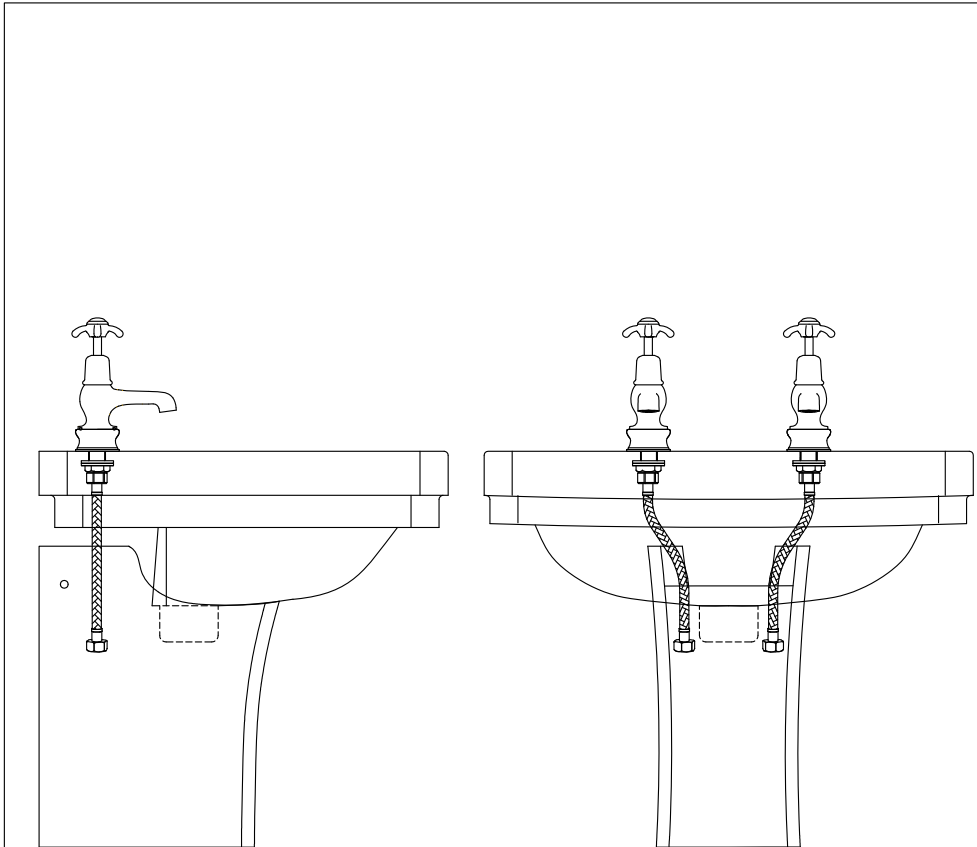

Recommended installation for P8 Semi Pedestal with 2TH basin.

Option 1:

Please use the Burlington Regent tap bases.

Option 2:

Please cut the brass tail of the taps as shown above.