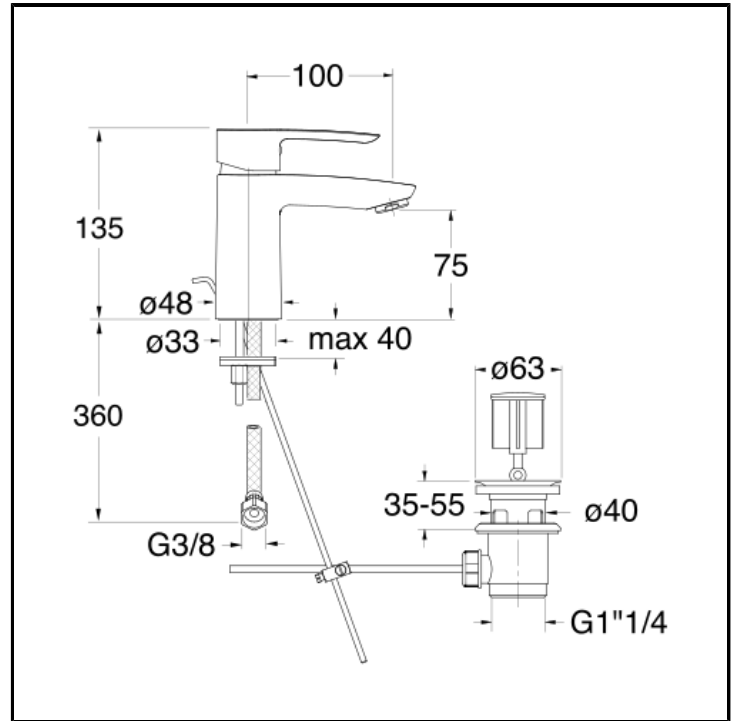

CRIND221

■ CRISTINA
RUBINETTERIE

Basin mixer REGULAR with 1"1/4 pop up waste

FINITURE

 Chrome

FEATURES (MODEL NAME SIDE)

- Regular

FEATURES FROM TECHNOLOGIES