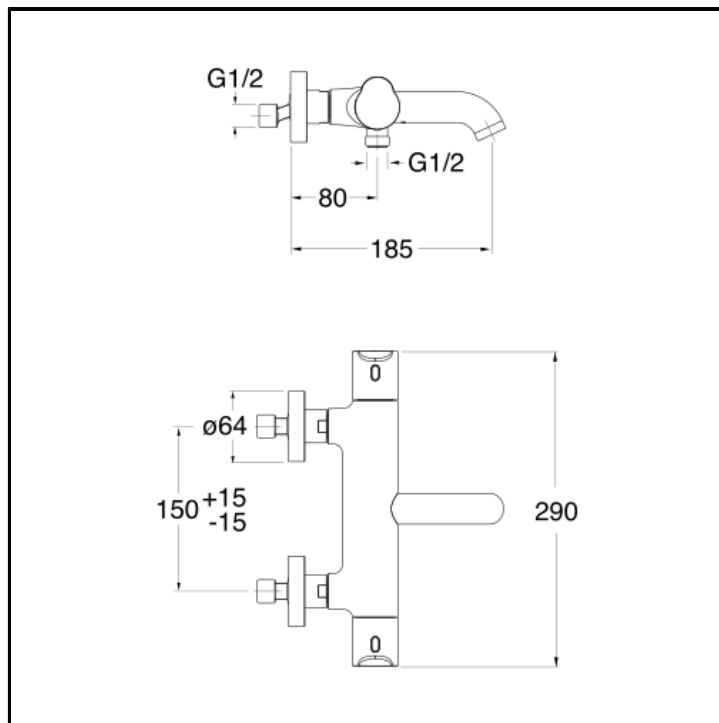

CRIND157

"Cold touch" external thermostatic bath mixer with metal handle

FINITURE

 Chrome

CHARACTERISTICS

-

FEATURES FROM TECHNOLOGIES

-
-