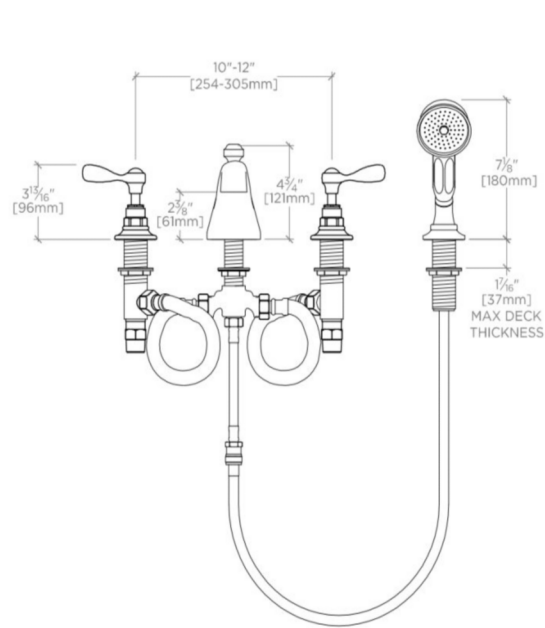

ADA Compliance: No
 Adjustable versus Fixed Spray: Fixed Spray
 Deck Thickness Maximum: 1 1/2"
 Deck Thickness Minimum: 0"
 Diameter of Head: 3"
 Escutcheon Primary Material: Brass
 Fittings Hole Diameter: 1 3/8"
 Flow Restriction Options: 2.0, 1.75, 1.5, 0.92
 Handle Spread Maximum: 12"
 Handle Spread Minimum: 10"
 Handle Turn Angle: Quarter Turn
 Handshower / Spray Hose Length: 79"
 Index Color / Finish and Material: White Porcelain
 Depth / Width: 12 1/4"
 Height: 7 1/4"
 Index Marking: Hot/Cold
 Inlet Connection Size: 3/4"
 Inlet Connection Type: Male NPT Adapter
 Inlet Supply Spread Maximum: 12"
 Inlet Supply Spread Minimum: 10"
 Installation Type: Deck Mounted
 Integrated Diverter: N
 Length: 18"
 Number of Handles: Two
 Number of Holes: Four Hole
 Pivot: N
 Primary Material: Brass
 Restricted Maximum Flow Rate: 2.5 gpm
 Spout Swivel: N
 Suggested Application: Bath
 Valve Material: Ceramic
 Water Pressure Maximum: 85.0 psi
 Water Pressure Minimum: 20.0 psi
 Water Pressure Recommended: 45.0 psi

PRODUCT FEATURES

Brass metal is used for all trim and valve components

The manufacturing process encompasses casting, turning, forging, hand-fitting and hand polishing. Easton has a clean-lined utilitarian profile, with a slightly elongated spout.

WATERWORKS

EASTON

EATF12

Easton Vintage Low Profile Concealed Tub Filler With Handshower and Metal Lever Handles

TOP VIEW

SCALE: 1½"=1'-0"

FRONT VIEW

SCALE: 1½"=1'-0"

SIDE VIEW

SCALE: 1½"=1'-0"