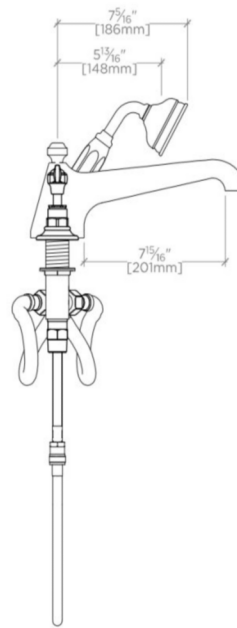

EASTON

EATF12

Easton Vintage Low Profile Concealed Tub Filler With Handshower and Metal Lever Handles

SHOWN IN EASTON VINTAGE LOW PROFILE CONCEALED TUB FILLER WITH HANDSHOWER AND METAL LEVER HANDLES

TECHNICAL DETAILS

ADA Compliance: No
 Adjustable versus Fixed Spray: Fixed Spray
 Deck Thickness Maximum: 1 1/2"
 Deck Thickness Minimum: 0"
 Diameter of Head: 3"
 Escutcheon Primary Material: Brass
 Fittings Hole Diameter: 1 3/8"
 Flow Restriction Options: 2.0, 1.75, 1.5, 0.92
 Handle Spread Maximum: 12"
 Handle Spread Minimum: 10"
 Handle Turn Angle: Quarter Turn
 Handshower / Spray Hose Length: 79"
 Index Color / Finish and Material: White Porcelain
 Depth / Width: 12 1/4"
 Height: 7 1/4"
 Index Marking: Hot/Cold
 Inlet Connection Size: 3/4"
 Inlet Connection Type: Male NPT Adapter
 Inlet Supply Spread Maximum: 12"
 Inlet Supply Spread Minimum: 10"
 Installation Type: Deck Mounted
 Integrated Diverter: N
 Length: 18"
 Number of Handles: Two
 Number of Holes: Four Hole
 Pivot: N
 Primary Material: Brass
 Restricted Maximum Flow Rate: 2.5 gpm
 Spout Swivel: N
 Suggested Application: Bath
 Valve Material: Ceramic
 Water Pressure Maximum: 85.0 psi
 Water Pressure Minimum: 20.0 psi
 Water Pressure Recommended: 45.0 psi

WATERWORKS

EASTON

EATF12

Easton Vintage Low Profile Concealed Tub Filler With Handshower and Metal Lever Handles

TOP VIEW

SCALE: 1½"=1'-0"

FRONT VIEW

SCALE: 1½"=1'-0"

SIDE VIEW

SCALE: 1½"=1'-0"