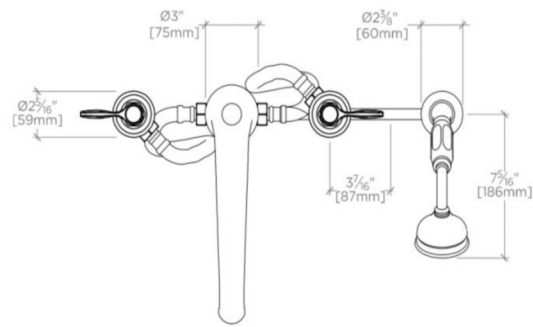

ADA Compliance: No
 Adjustable versus Fixed Spray: Fixed Spray
 Deck Thickness Maximum: 1 1/2"
 Deck Thickness Minimum: 0"
 Diameter of Head: 3"
 Escutcheon Primary Material: Brass
 Fittings Hole Diameter: 1 3/8"
 Flow Restriction Options: 2.0, 1.75, 1.5, 0.92
 Handle Spread Maximum: 12"
 Handle Spread Minimum: 10"
 Handle Turn Angle: Quarter Turn
 Handshower / Spray Hose Length: 79"
 Index Color / Finish and Material: White Porcelain
 Depth / Width: 12 1/4"
 Height: 7 1/4"
 Index Marking: Hot/Cold
 Inlet Connection Size: 3/4"
 Inlet Connection Type: Male NPT Adapter
 Inlet Supply Spread Maximum: 12"
 Inlet Supply Spread Minimum: 10"
 Installation Type: Deck Mounted
 Integrated Diverter: N
 Length: 18"
 Number of Handles: Two
 Number of Holes: Four Hole
 Pivot: N
 Primary Material: Brass
 Restricted Maximum Flow Rate: 2.5 gpm
 Spout Swivel: N
 Suggested Application: Bath
 Valve Material: Ceramic
 Water Pressure Maximum: 85.0 psi
 Water Pressure Minimum: 20.0 psi
 Water Pressure Recommended: 45.0 psi

Stocked in 2.5gpm (9.5 L/min) and 1.75gpm (6.6 L/min). State of California requires 1.75gpm (6.6 L/min) to comply with their water conservation requirements. Other flow options are available to order, contact your sales associate or call 1 (800) 899-6757 for details.

WATERWORKS

EASTON

EATF12

Easton Vintage Low Profile Concealed Tub Filler With Handshower and Metal Lever Handles

TOP VIEW

SCALE: 1½"=1'-0"

FRONT VIEW

SCALE: 1½"=1'-0"

SIDE VIEW

SCALE: 1½"=1'-0"