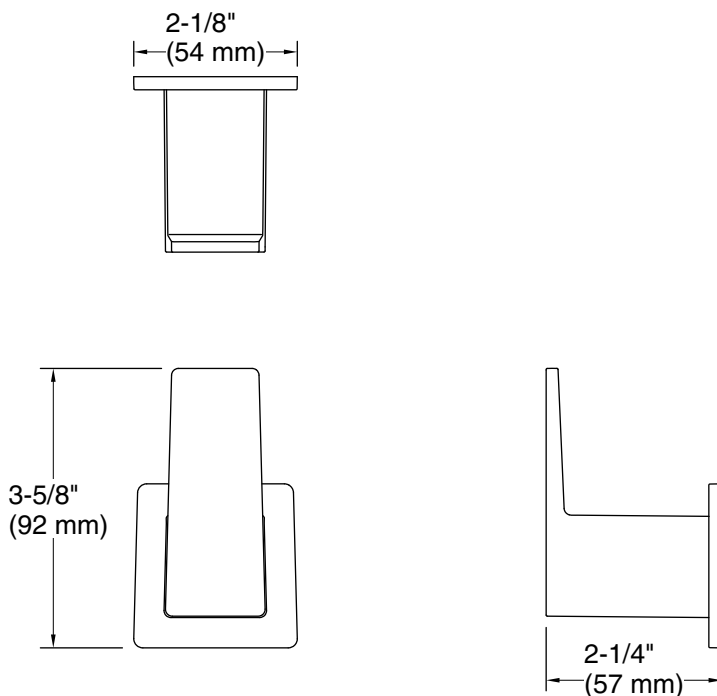

Features

- Provides additional storage in bathroom space.
- Coordinates with Honesty faucets and showering components to complete your bathroom.

Material

- Premium metal construction for durability and reliability.
- KOHLER finishes resist corrosion and tarnishing.

Color tiles intended for reference only.

Color	Code	Description
	CP	Polished Chrome
	BN	Vibrant® Brushed Nickel
	BL	Matte Black

Technical Information

All product dimensions are nominal.

Installation Type: Wall-mount