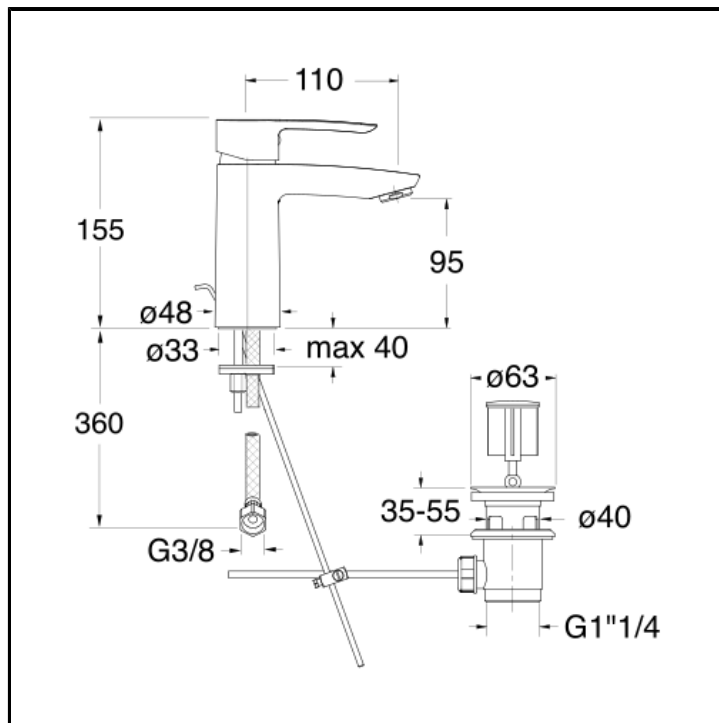

CRIND222

CRISTINA
RUBINETTERIE

Basin mixer LARGE with 1"1/4 pop up waste

FINITURE

 Chrome

FEATURES (MODEL NAME SIDE)

- Large

FEATURES FROM TECHNOLOGIES