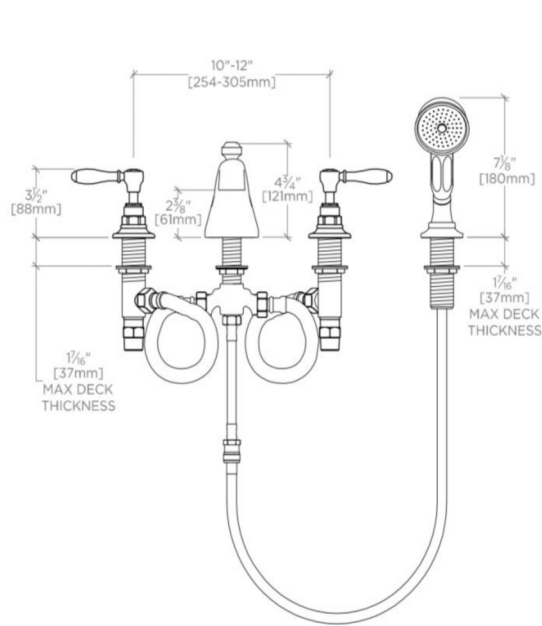

### TECHNICAL DETAILS

ADA Compliance: No  
 Adjustable versus Fixed Spray: Fixed Spray  
 Deck Thickness Maximum: 1 1/2"  
 Deck Thickness Minimum: 0"  
 Diameter of Head: 3"  
 Escutcheon Primary Material: Brass  
 Fittings Hole Diameter: 1 3/8"  
 Flow Restriction Options: 2.0, 1.75, 1.5, 0.92  
 Handle Spread Maximum: 12"  
 Handle Spread Minimum: 10"  
 Handle Turn Angle: Quarter Turn  
 Handshower / Spray Hose Length: 79"  
 Depth / Width: 12 1/4"  
 Height: 7 1/4"  
 Index Marking: H/C  
 Inlet Connection Size: 3/4"  
 Inlet Connection Type: Male NPT Adapter  
 Inlet Supply Spread Maximum: 12"  
 Inlet Supply Spread Minimum: 10"  
 Installation Type: Deck Mounted  
 Integrated Diverter: N  
 Length: 18"  
 Number of Handles: Two  
 Number of Holes: Four Hole  
 Pivot: N  
 Primary Material: Brass  
 Restricted Maximum Flow Rate: 2.5 gpm  
 Spout Swivel: N  
 Suggested Application: Bath  
 Water Pressure Maximum: 85.0 psi  
 Water Pressure Minimum: 20.0 psi  
 Water Pressure Recommended: 45.0 psi

## EASTON

## EATF13

Easton Vintage Low Profile Concealed Tub Filler With Handshower and White Porcelain Lever Handles

TOP VIEW

SCALE: 1½"=1'-0"

FRONT VIEW

SCALE: 1½"=1'-0"

SIDE VIEW

SCALE: 1½"=1'-0"