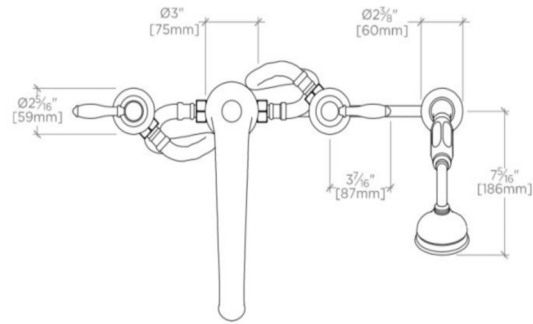

### TECHNICAL DETAILS

ADA Compliance: No  
 Adjustable versus Fixed Spray: Fixed Spray  
 Deck Thickness Maximum: 1 1/2"  
 Deck Thickness Minimum: 0"  
 Diameter of Head: 3"  
 Escutcheon Primary Material: Brass  
 Fittings Hole Diameter: 1 3/8"  
 Flow Restriction Options: 2.0, 1.75, 1.5, 0.92  
 Handle Spread Maximum: 12"  
 Handle Spread Minimum: 10"  
 Handle Turn Angle: Quarter Turn  
 Handshower / Spray Hose Length: 79"  
 Depth / Width: 12 1/4"  
 Height: 7 1/4"  
 Index Marking: H/C  
 Inlet Connection Size: 3/4"  
 Inlet Connection Type: Male NPT Adapter  
 Inlet Supply Spread Maximum: 12"  
 Inlet Supply Spread Minimum: 10"  
 Installation Type: Deck Mounted  
 Integrated Diverter: N  
 Length: 18"  
 Number of Handles: Two  
 Number of Holes: Four Hole  
 Pivot: N  
 Primary Material: Brass  
 Restricted Maximum Flow Rate: 2.5 gpm  
 Spout Swivel: N  
 Suggested Application: Bath  
 Water Pressure Maximum: 85.0 psi  
 Water Pressure Minimum: 20.0 psi  
 Water Pressure Recommended: 45.0 psi

### PRODUCT FEATURES

Stocked in 2.5gpm (9.5 L/min) and 1.75gpm (6.6 L/min). State of California requires 1.75gpm (6.6 L/min) to comply with their water conservation requirements. Other flow options are available to order, contact your sales associate or call 1 (800) 899-6757 for details.

## EATF13

Easton Vintage Low Profile Concealed Tub Filler With Handshower and White Porcelain Lever Handles

TOP VIEW

SCALE: 1½"=1'-0"

FRONT VIEW

SCALE: 1½"=1'-0"

SIDE VIEW

SCALE: 1½"=1'-0"