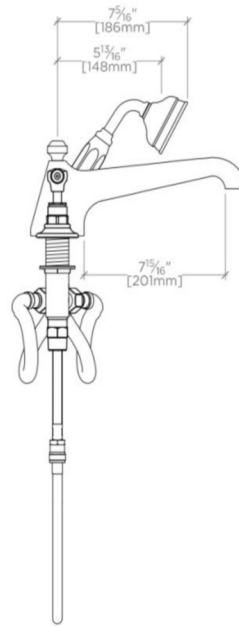

### TECHNICAL DETAILS

ADA Compliance: No  
 Adjustable versus Fixed Spray: Fixed Spray  
 Deck Thickness Maximum: 1 1/2"  
 Deck Thickness Minimum: 0"  
 Diameter of Head: 3"  
 Escutcheon Primary Material: Brass  
 Fittings Hole Diameter: 1 3/8"  
 Flow Restriction Options: 2.0, 1.75, 1.5, 0.92  
 Handle Spread Maximum: 12"  
 Handle Spread Minimum: 10"  
 Handle Turn Angle: Quarter Turn  
 Handshower / Spray Hose Length: 79"  
 Depth / Width: 12 1/4"  
 Height: 7 1/4"  
 Index Marking: H/C  
 Inlet Connection Size: 3/4"  
 Inlet Connection Type: Male NPT Adapter  
 Inlet Supply Spread Maximum: 12"  
 Inlet Supply Spread Minimum: 10"  
 Installation Type: Deck Mounted  
 Integrated Diverter: N  
 Length: 18"  
 Number of Handles: Two  
 Number of Holes: Four Hole  
 Pivot: N  
 Primary Material: Brass  
 Restricted Maximum Flow Rate: 2.5 gpm  
 Spout Swivel: N  
 Suggested Application: Bath  
 Water Pressure Maximum: 85.0 psi  
 Water Pressure Minimum: 20.0 psi  
 Water Pressure Recommended: 45.0 psi

## EASTON

## EATF13

Easton Vintage Low Profile Concealed Tub Filler With Handshower and White Porcelain Lever Handles

TOP VIEW

SCALE: 1½"=1'-0"

FRONT VIEW

SCALE: 1½"=1'-0"

SIDE VIEW

SCALE: 1½"=1'-0"