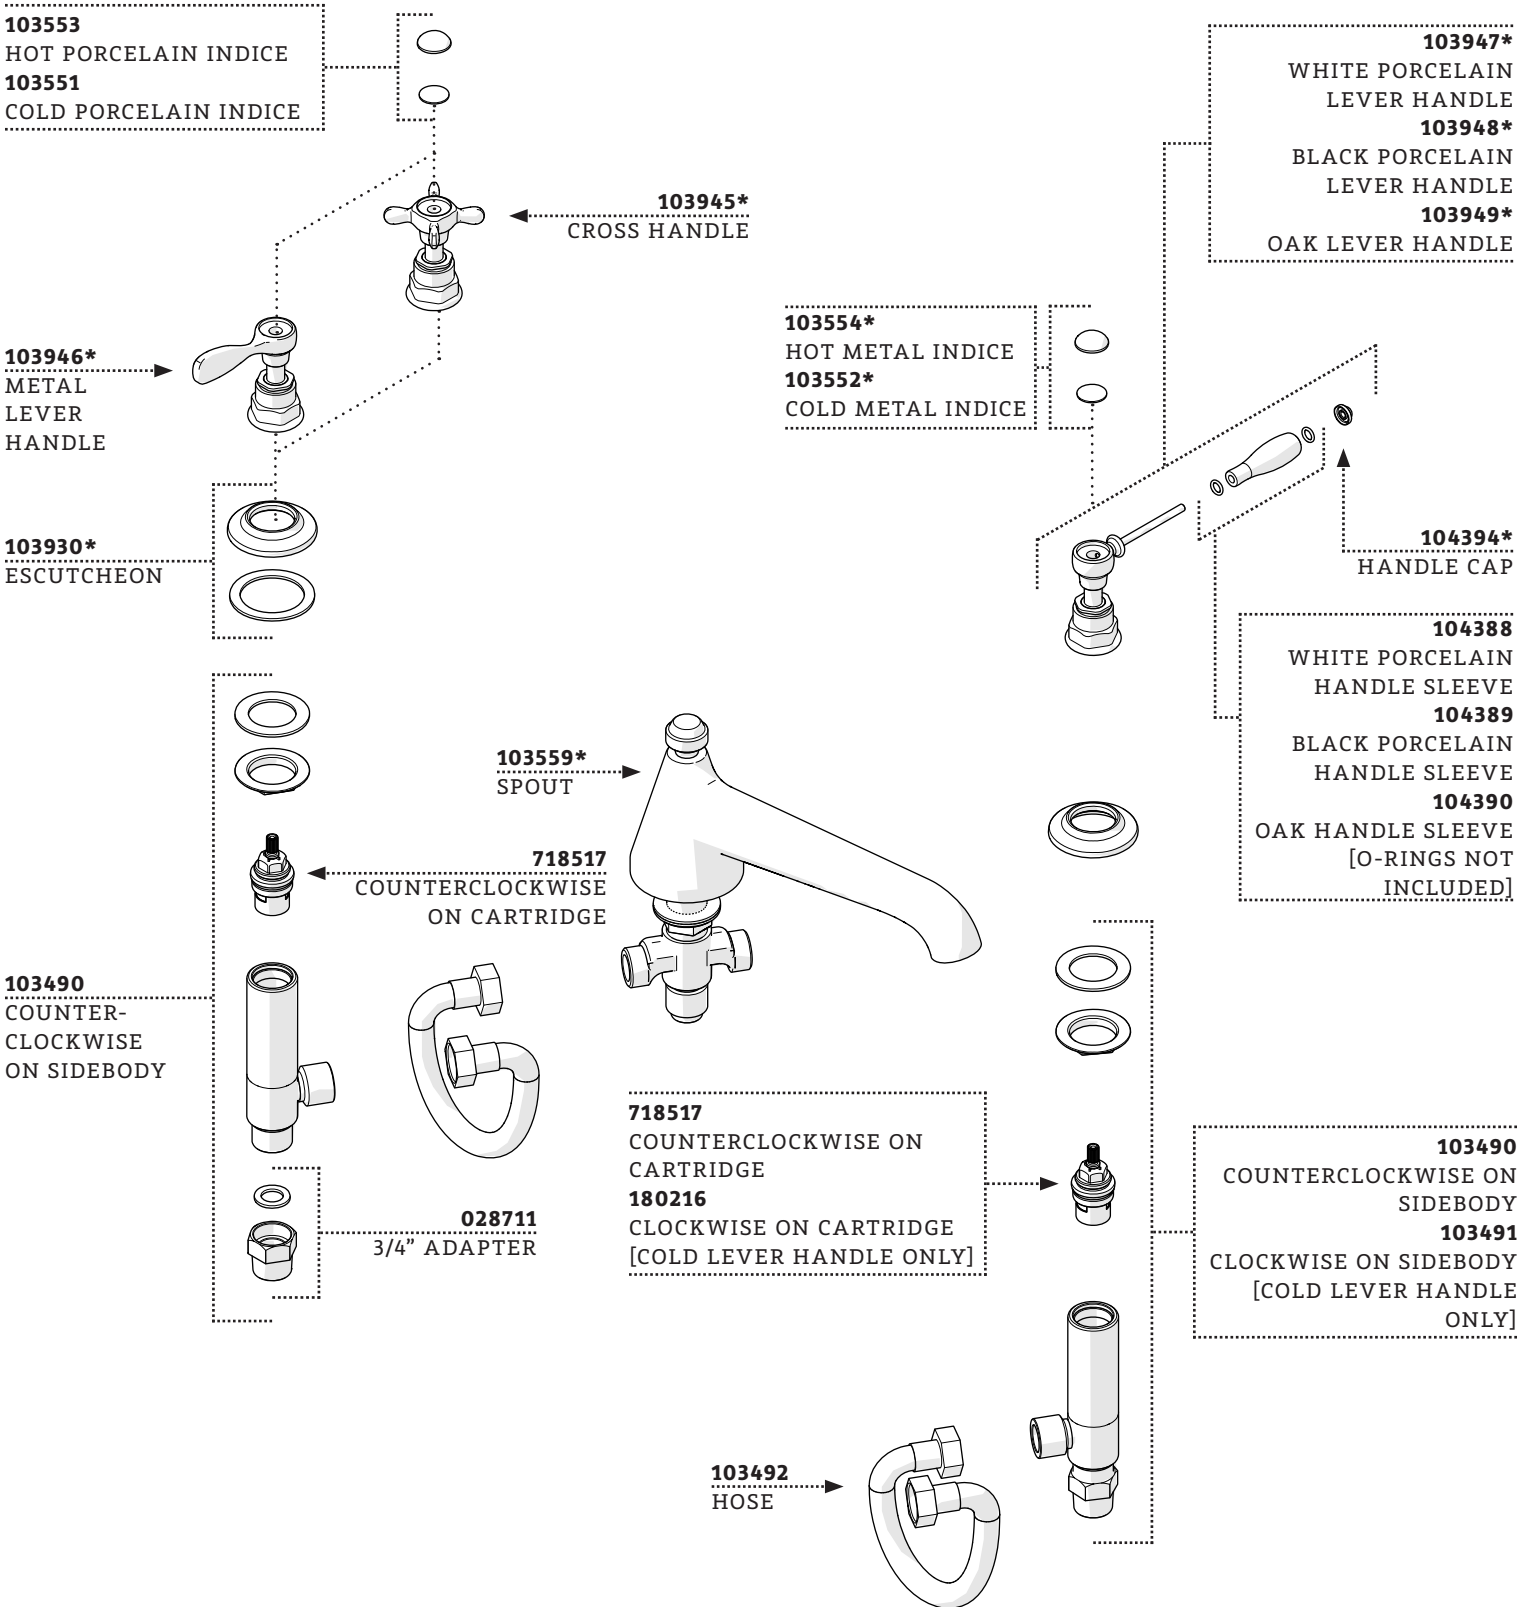

ESTB. 1978

WATERWORKS

SERVICE PARTS

STYLES: EATF11, EATF12, EATF13, EATF14, EATF15

*FINISH/COLOR MUST BE SPECIFIED WHEN ORDERING
++SUPPLIED AS A PAIR

DOCUMENT: SPEA57_REV01

ESTB. 1978

WATERWORKS

SERVICE PARTS

STYLES: EATF11, EATF12, EATF13, EATF14, EATF15

*FINISH/COLOR MUST BE SPECIFIED WHEN ORDERING
++SUPPLIED AS A PAIR

DOCUMENT: SPEA57_REV01