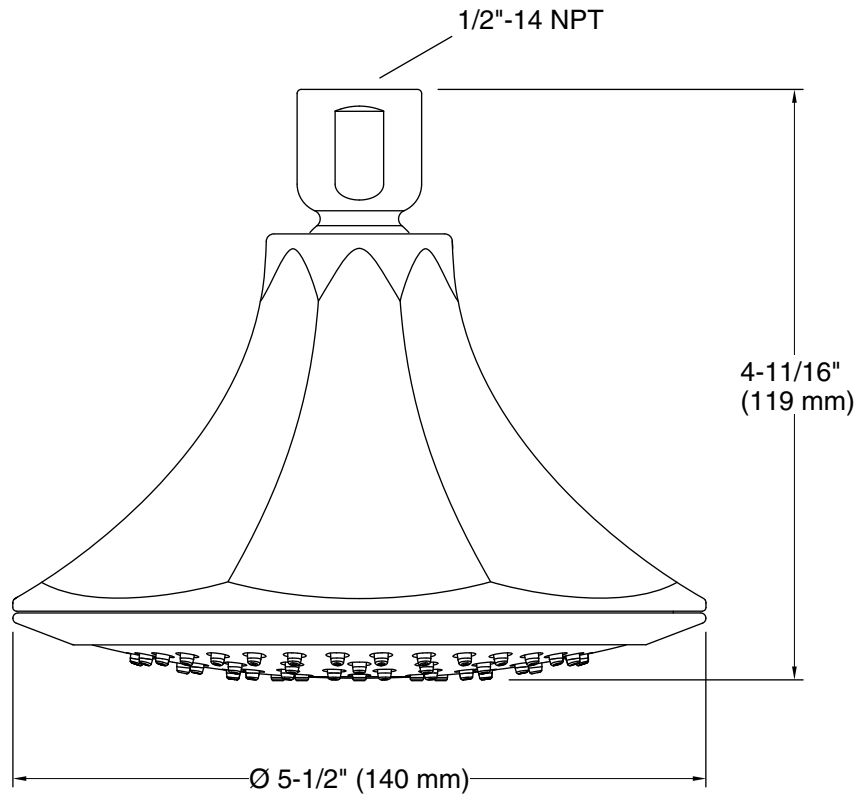

Installation

- 1/2" - 14 NPT connection.

Recommended Products/Accessories

K-7397 Shower Arm and Flange
K-23723 Faucet cleaner

Codes/Standards

ASME A112.18.1/CSA B125.1

KOHLER® Faucet Lifetime Limited Warranty

Technical Information

All product dimensions are nominal.

Showerhead/Body Spray:

Rated maximum flow: 2.5 gal/min (9.5 l/min)

Notes

Install this product according to the installation guide.