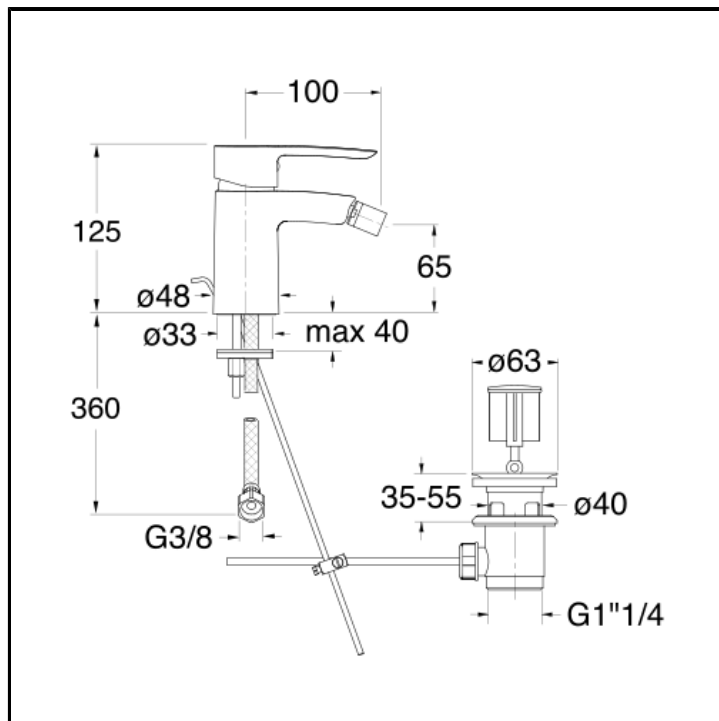

Bidet mixer with 1"1/4 pop up waste

FINITURE

 Chrome

FEATURES FROM TECHNOLOGIES

-

COMMAND

- Monocontrol

INSTALLATION