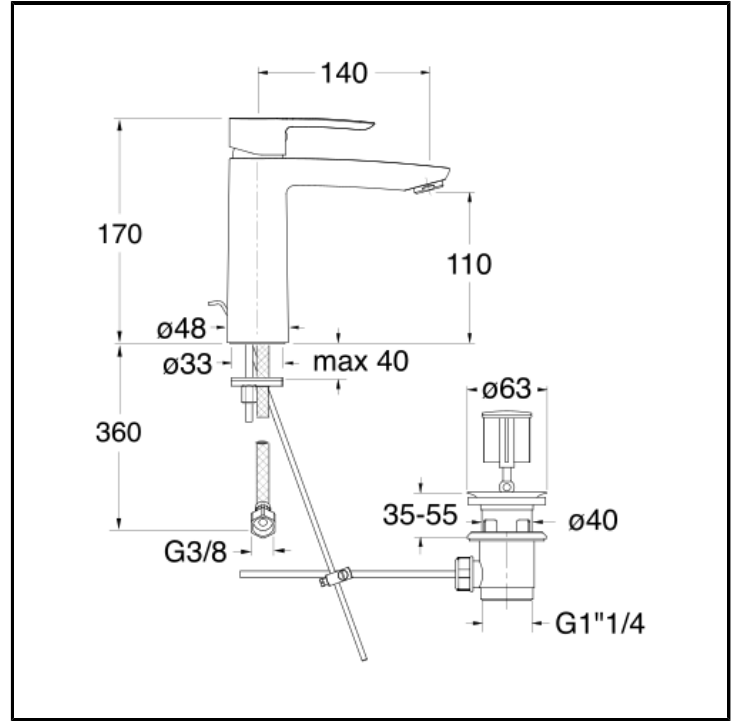

CRIND264

■ CRISTINA
RUBINETTERIE

Basin mixer MEDIUM with 1"1/4 pop up waste

FINITURE

 Chrome

FEATURES (MODEL NAME SIDE)

- Medium

FEATURES FROM TECHNOLOGIES