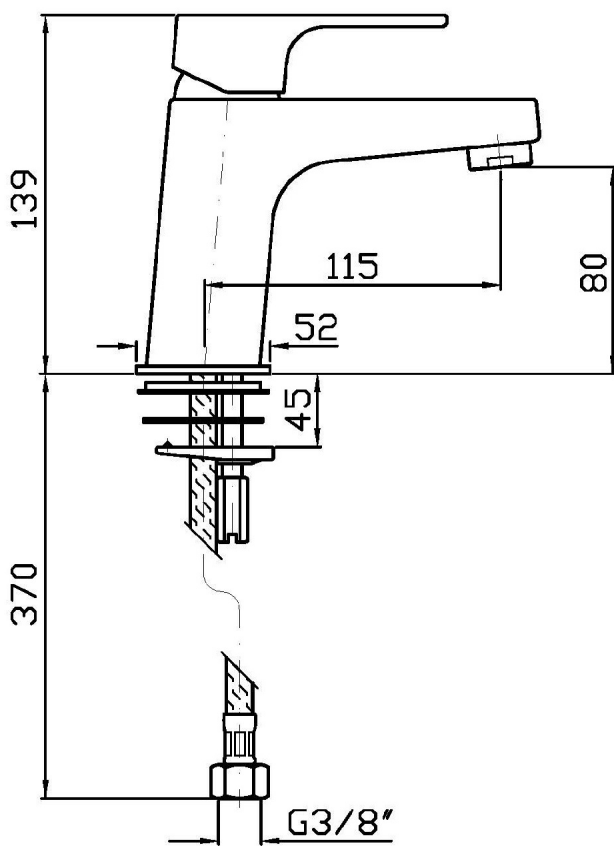

Single lever basin mixer with aerator, without pop-up waste, flexible tails.
Cartridge with both flow and temperature reducer.

Finiture / Finishes

Cromo / Chrome

WIND

ZWN591

Disegno Complessivo / Overall Drawing

WIND

ZWN591

Esplosi / Exploded

WIND

ZWN591 Portate / Flowrates (lt/min)

PRESSIONE PRESSURE	1 BAR	2 BAR	3 BAR	4 BAR	5 BAR
LAVABO BASIN <i>P1</i>	8	11,8	14,7	17,1	19,2
<i>P2</i>					
<i>P3</i>					
<i>P4</i>					
<i>P5</i>					

WIND

ZWN591 Pesì e Misure / Weights and Sizes

Peso (Kg) Weight (lb)	1,56 (Kg)	3,439176 (lb)
Volume (dc3) - (in3)	4,05 (dc3)	0,000247 (in3)
h (mm) - (in)	70 (mm)	2,755907 (in)
L1 (mm) - (in)	150 (mm)	5,905515 (in)
L2 (mm) - (in)	385 (mm)	15,1574885 (in)