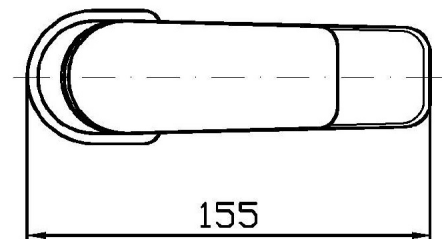

Single lever basin mixer with aerator, without pop-up waste, flexible tails.
Cartridge with both flow and temperature reducer.

Finiture / Finishes

Cromo / Chrome

WIND

ZWN591

Disegno Complessivo / Overall Drawing

WIND

ZWN591

Esplosi / Exploded

WIND

ZWN591 Portate / Flowrates (lt/min)

PRESSIONE PRESSURE	1 BAR	2 BAR	3 BAR	4 BAR	5 BAR
LAVABO BASIN <i>P1</i>	8	11,8	14,7	17,1	19,2
<i>P2</i>					
<i>P3</i>					
<i>P4</i>					
<i>P5</i>					

WIND

ZWN591 Pesì e Misure / Weights and Sizes

Peso (Kg) Weight (lb)	1,56 (Kg)	3,439176 (lb)
Volume (dc3) - (in3)	4,05 (dc3)	0,000247 (in3)
h (mm) - (in)	70 (mm)	2,755907 (in)
L1 (mm) - (in)	150 (mm)	5,905515 (in)
L2 (mm) - (in)	385 (mm)	15,1574885 (in)