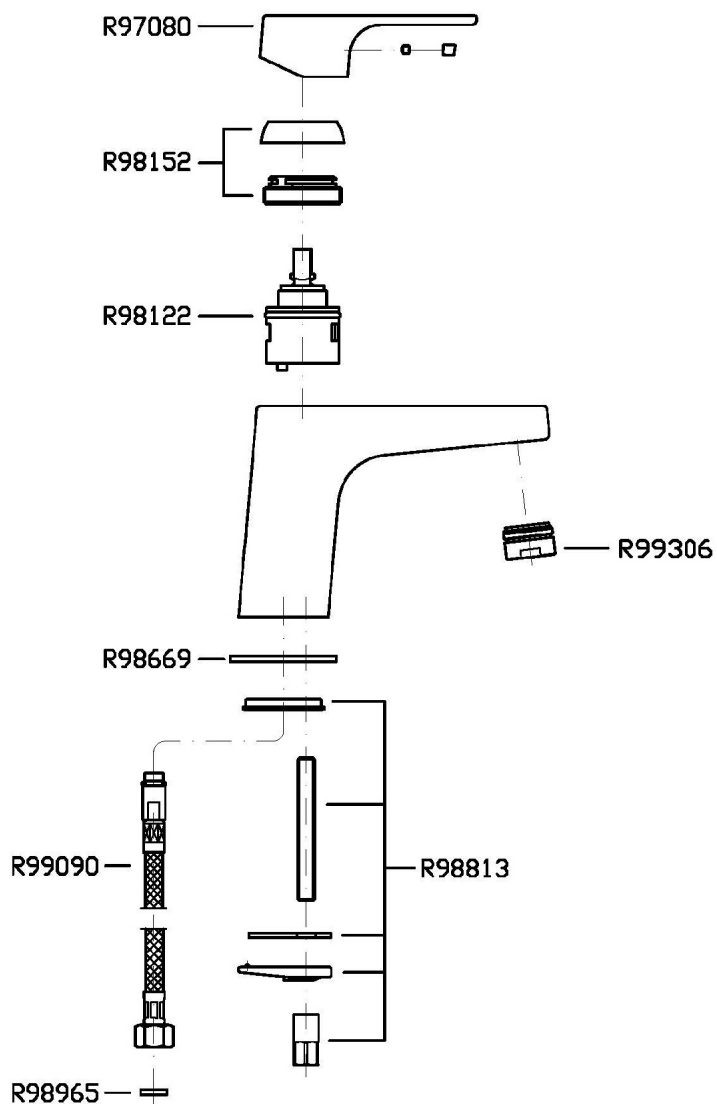

Single lever basin mixer with aerator, without pop-up waste, flexible tails.
Cartridge with both flow and temperature reducer.

Finiture / Finishes

Cromo / Chrome

WIND

ZWN591

Disegno Complessivo / Overall Drawing

WIND

ZWN591

Esplosi / Exploded

WIND

ZWN591 Portate / Flowrates (lt/min)

PRESSIONE PRESSURE	1 BAR	2 BAR	3 BAR	4 BAR	5 BAR
LAVABO BASIN <i>P1</i>	8	11,8	14,7	17,1	19,2
<i>P2</i>					
<i>P3</i>					
<i>P4</i>					
<i>P5</i>					

WIND

ZWN591 Pesì e Misure / Weights and Sizes

Peso (Kg) Weight (lb)	1,56 (Kg)	3,439176 (lb)
Volume (dc3) - (in3)	4,05 (dc3)	0,000247 (in3)
h (mm) - (in)	70 (mm)	2,755907 (in)
L1 (mm) - (in)	150 (mm)	5,905515 (in)
L2 (mm) - (in)	385 (mm)	15,1574885 (in)