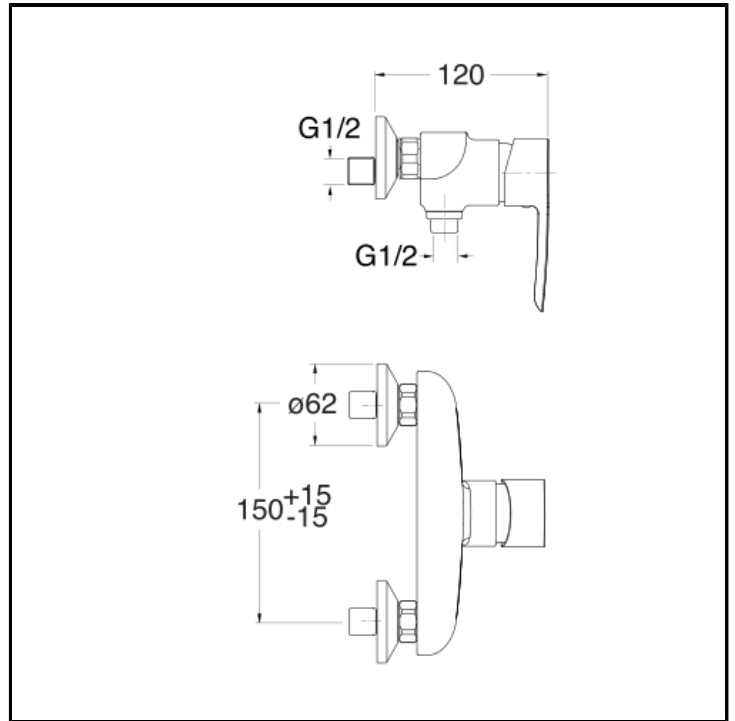

CRIND401

External shower mixer

FINITURE

 Chrome

CHARACTERISTICS

-

COMMAND

- Monocontrol