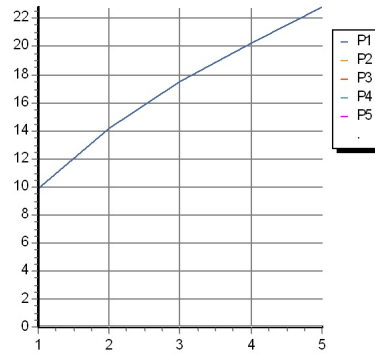

2 hole built-in single lever basin mixer with aerator. Spout projection 180 mm.
Cartridge with both flow and temperature reducer.

R99499

Parte incasso. / Built-in part.

R99815

Parte incasso. / Built-in part.

WIND

ZWN632 Portate / Flowrates (lt/min)

PRESSIONE PRESSURE	1 BAR	2 BAR	3 BAR	4 BAR	5 BAR
LAVABO BASIN <i>P1</i>	9,9	14,2	17,5	20,2	22,8
<i>P2</i>					
<i>P3</i>					
<i>P4</i>					
<i>P5</i>					

WIND

ZWN632 Pesì e Misure / Weights and Sizes